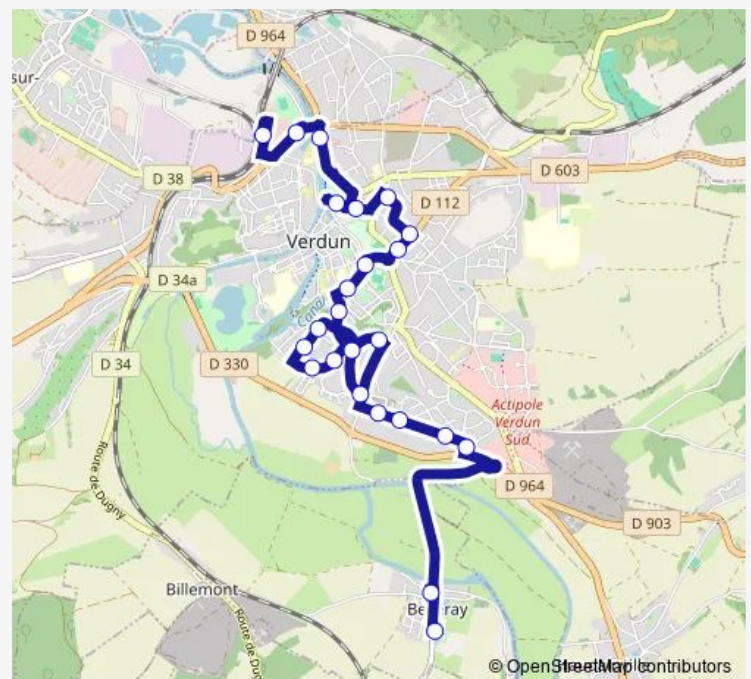

Alain Fournier

FPA Kennedy

Lorraine

Route schedule

Gare Multimodale — Belleray - EPL Agro

Monday	07:35-17:14
Tuesday	07:35-17:14
Wednesday	07:35-17:14
Thursday	07:35-17:14
Friday	07:35-17:14
Saturday	07:35-17:14
Sunday	—

Route info

Direction: Gare Multimodale

Stops: 23

Trip Duration: 0 hour 23 min

L5 — Gare Multimodale - Belleray EPL Agro / Haudainville Ecole Primaire

Belleray - Centre

Belleray - EPL Agro

Direction

Gare Multimodale — Haudainville - Ecole Primaire

23 stops

[Open route schedule](#)

Gare Multimodale

Driant

Pompiers

Office de tourisme

Aquadrome