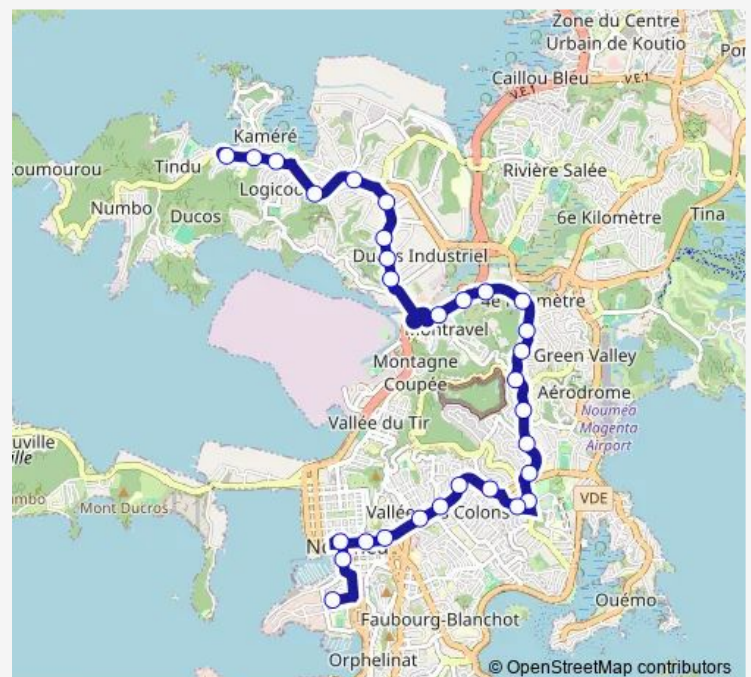

Thursday 04:55-19:16

Friday 04:55-19:16

Saturday 05:30-19:00

Sunday 06:20-19:05

Route info

Direction: Place Moselle

Stops: 29

Trip Duration: 0 hour 32 min

L5 Bus time schedules and route maps are available in an offline PDF at busmaps.com. Use the busmaps.com website to see live bus times, train schedule or subway schedule, and step-by-step directions for all public transit in Noumea