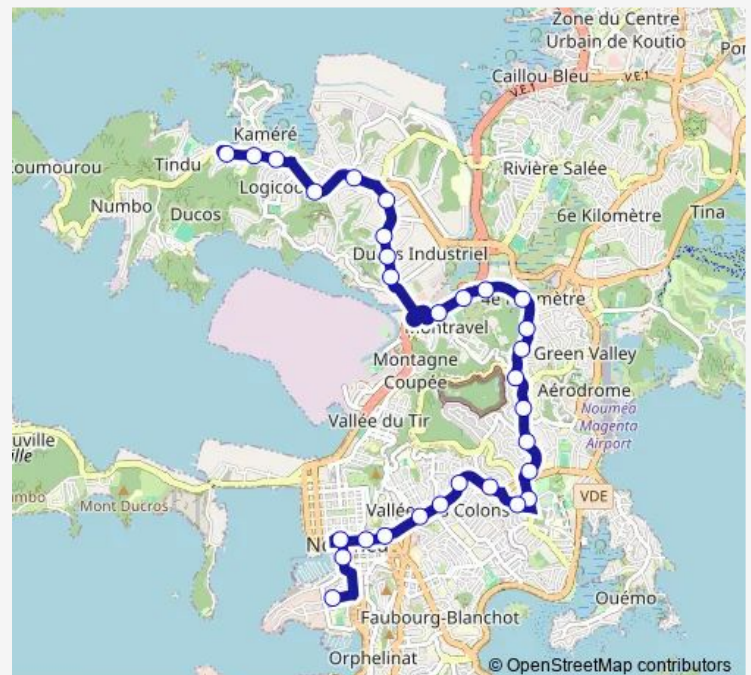

Thursday 05:00-19:15

Friday 05:00-19:15

Saturday 05:30-19:00

Sunday 06:20-19:05

Route info

Direction: Place Moselle

Stops: 29

Trip Duration: 0 hour 34 min

L5 Bus time schedules and route maps are available in an offline PDF at busmaps.com. Use the busmaps.com website to see live bus times, train schedule or subway schedule, and step-by-step directions for all public transit in Noumea