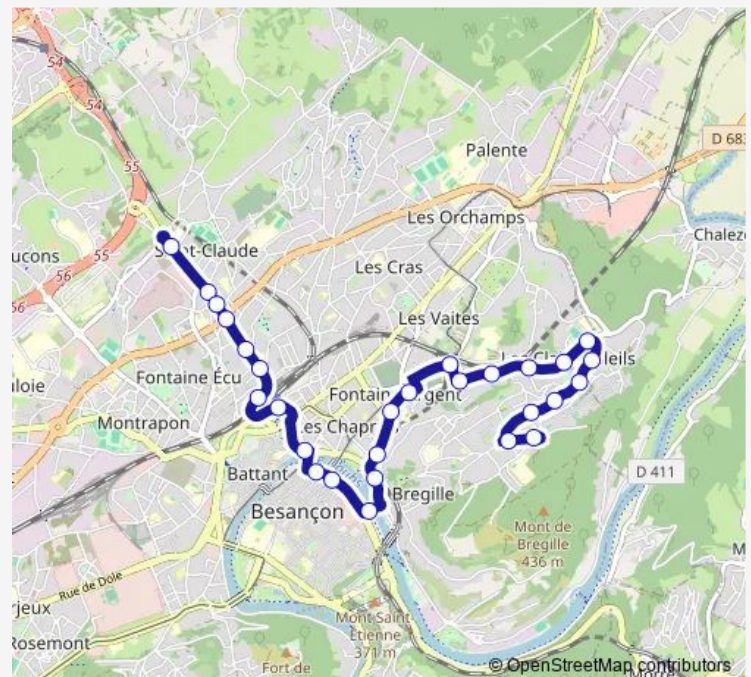

Lycée St Paul

Diderot

Parc Micaud

Isenbart

Gare Viotte

Gare Viotte Nord

Larmet

Lumière

### Route schedule

Bregille — St Claude

Monday 05:29-22:38

Tuesday 05:29-22:33

Wednesday 05:29-22:38

Thursday 05:29-00:14<sup>+1</sup>

Friday 05:29-00:14<sup>+1</sup>

Saturday 05:29-00:14<sup>+1</sup>

### Route info

Direction: Bregille

Stops: 24

Trip Duration: 0 hour 25 min

■ L5 — St Claude <> Bregille

Justices

Charmilles

St Claude

**Direction**

St Claude — Bregille

28 stops

[Open route schedule](#)

St Claude

Charmilles

Justices

Vesoul