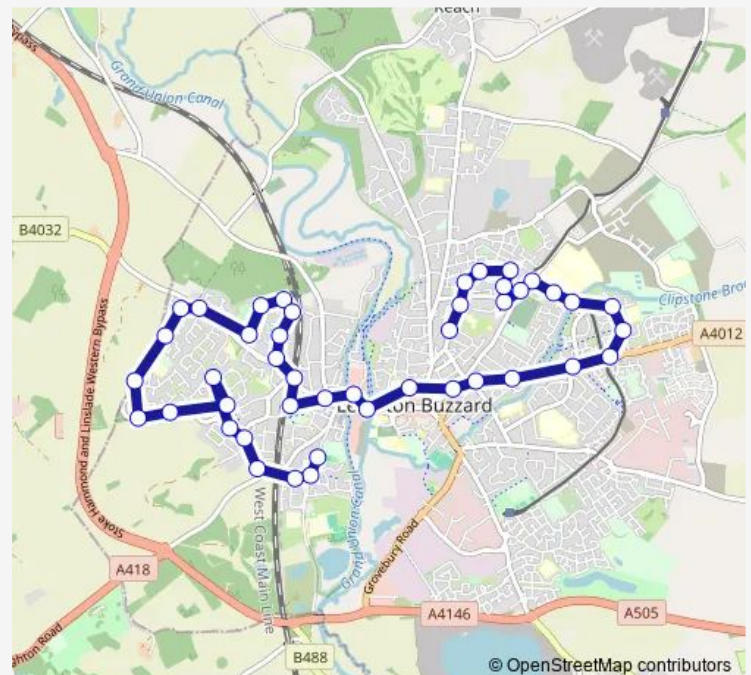

### Route schedule

Mentmore Recreation Park — East Street

Monday —

Tuesday 07:28-18:43

Wednesday —

Thursday —

Friday —

Saturday 08:38-18:38

### Route info

Direction: Mentmore Recreation Park

Stops: 44

Trip Duration: 0 hour 51 min

■ L5 — Vandyke - Leighton Buzzard - Linslade

BusMaps

Railway Station

Stoke Road