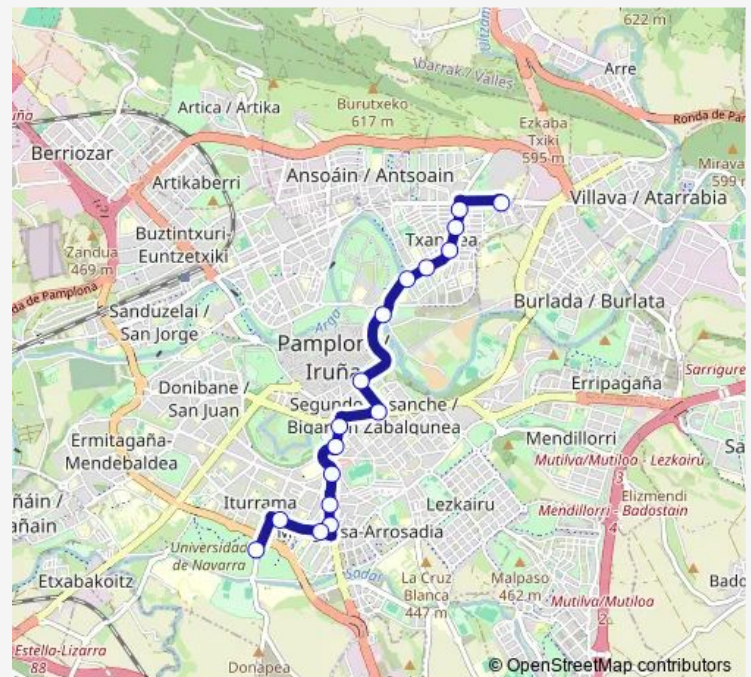

Puente de la Magdalena

c/ Magdalena (frente nº 1)

c/ Magdalena (Cuenca Pamplona)

San Cristobal fte Centro Salud

c/ San Cristóbal, nº 42

c/ Fermín Daoiz, nº 1

Route schedule

Uni de Navarra Colegio Mendaur — c/ Fermín Daoiz, nº 1

Monday 06:45-22:15

Tuesday 06:45-22:20

Wednesday 06:45-22:15

Thursday 06:45-22:15

Friday 06:45-22:20

Saturday 06:55-22:20

Sunday 06:55-22:20

Route info

Direction: Uni de Navarra Colegio Mendaur

Stops: 16

Trip Duration: 0 hour 30 min

■ L5 — Orvina3-Universidad DE Navarra

Direction

c/ Fermín Daoiz, nº 1 — Uni de Navarra Colegio Mendaur

17 stops

[Open route schedule](#)

Saturday 06:30-22:10

Sunday 06:30-22:10

Route info

Direction: c/ Fermín Daoiz, nº 1

Stops: 17

Trip Duration: 0 hour 30 min

L5 Bus time schedules and route maps are available in an offline PDF at busmaps.com. Use the busmaps.com website to see live bus times, train schedule or subway schedule, and step-by-step directions for all public transit in Pamplona