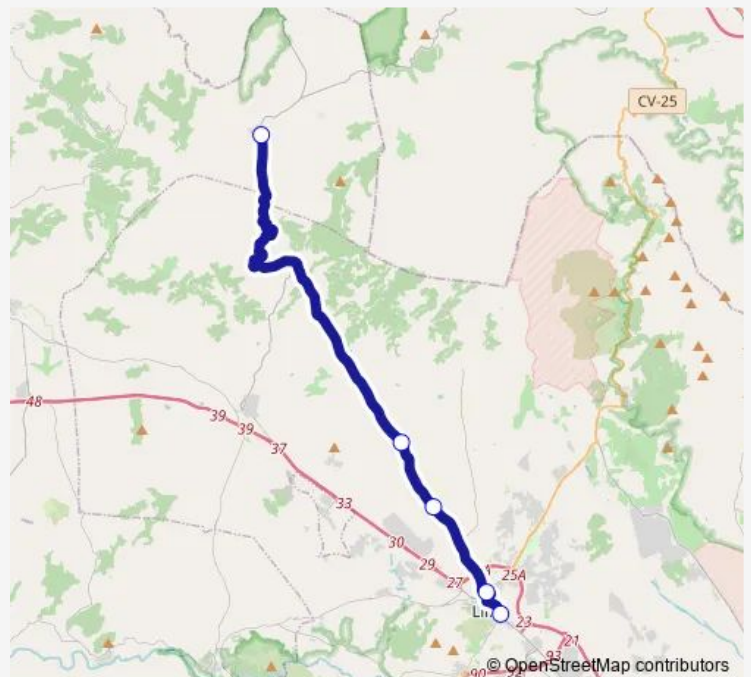

Thursday 07:05

Friday 07:05

Saturday —

Sunday —

Route info

Direction: Av. Liria, 6 [Alcablas]

Stops: 5

Trip Duration: 0 hour 27 min

■ L5 — Alcablas – Lliria (paradas a demanda)

Direction

Metro Lliria (Front) [Lliria] — Av. Liria, 6 [Alcublas]

5 stops

[Open route schedule](#)

Metro Lliria (Front) [Lliria]

les Camp De Túria [Lliria]

Cv-339, 11 (Front) [Lliria]

Cv-339, 4 (Front) [Lliria]

Av. Liria, 6 [Alcublas]

Route schedule

Metro Lliria (Front) [Lliria] — Av. Liria, 6 [Alcublas]

Monday	19:00
Tuesday	19:00
Wednesday	19:00
Thursday	19:00
Friday	19:00
Saturday	—
Sunday	—

Route info

Direction: Metro Lliria (Front) [Lliria]

Stops: 5

Trip Duration: 0 hour 27 min

L5 Bus time schedules and route maps are available in an offline PDF at busmaps.com. Use the busmaps.com website to see live bus times, train schedule or subway schedule, and step-by-step directions for all public transit in Domeno