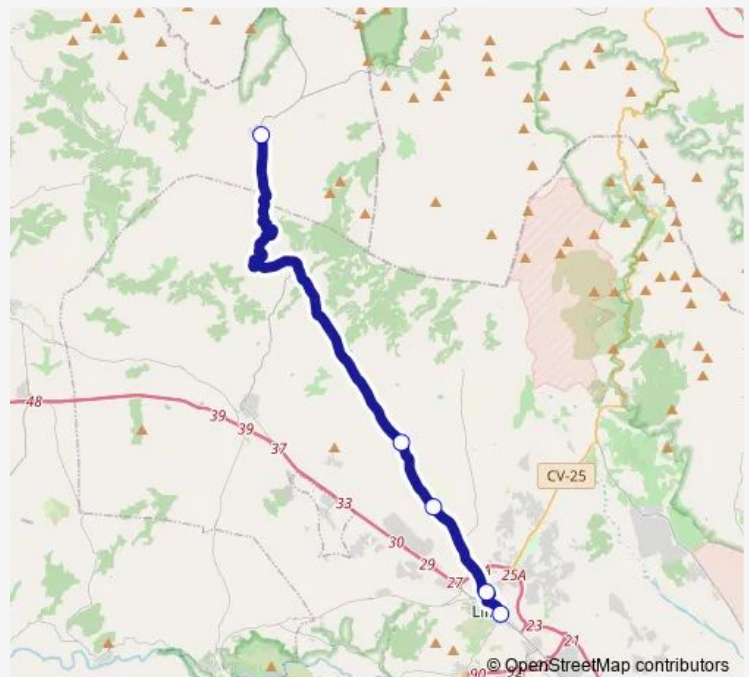

Thursday 07:05

Friday 07:05

Saturday —

Sunday —

Route info

Direction: Av. Liria, 6 [Alcablas]

Stops: 5

Trip Duration: 0 hour 27 min

■ L5 — Alcablas – Lliria (paradas a demanda)

Direction

Metro Lliria (Front) [Lliria] — Av. Liria, 6 [Alcublas]

5 stops

[Open route schedule](#)

Metro Lliria (Front) [Lliria]

les Camp De Túria [Lliria]

Cv-339, 11 (Front) [Lliria]

Route info

Direction: Metro Lliria (Front) [Lliria]

Stops: 5

Trip Duration: 0 hour 27 min

L5 Bus time schedules and route maps are available in an offline PDF at busmaps.com. Use the busmaps.com website to see live bus times, train schedule or subway schedule, and step-by-step directions for all public transit in Domeno