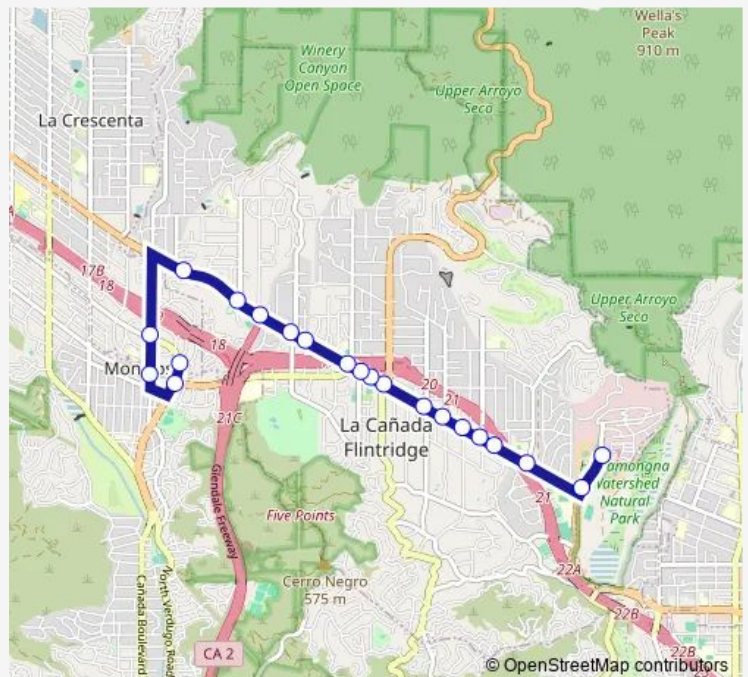

Foothill at Cornishon

Foothill at La Canada

Foothill at Indiana

Foothill at Alta Canyonada

Foothill at Hillard

Foothill at Palm

Foothill at La Canada Plaza

Ocean View at Montrose

Thursday 06:44-18:06

Friday 06:44-18:06

Saturday —

Sunday —

Route info

Direction: Jet Propulsion Laboratory (Jpl)

Stops: 21

Trip Duration: 0 hour 22 min

33 — Montrose to Jet Propulsion Laboratory

Direction

Montrose at Waltonia — Jet Propulsion Laboratory (Jpl)

17 stops

[Open route schedule](#)

Montrose at Waltonia

Montrose at Ocean View

Foothill at Ocean View

Monday 06:27-17:48

Tuesday 06:27-17:48

Wednesday 06:27-17:48

Thursday 06:27-17:48

Friday 06:27-17:48

Saturday —

Sunday —

Route info