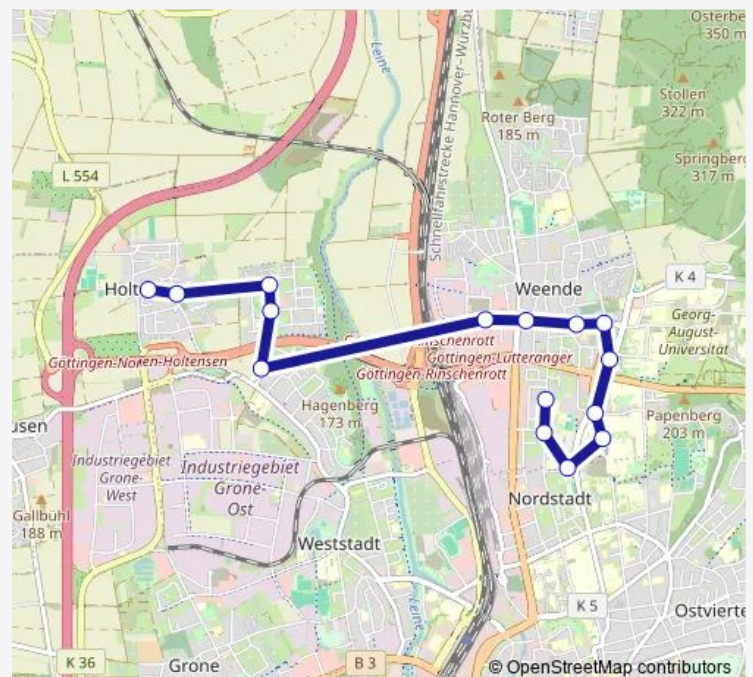

Thursday 06:51-16:46

Friday 06:51-16:46

Saturday —

Sunday —

Route info

Direction: Göttingen Klinikum

Stops: 13

Trip Duration: 0 hour 19 min

Direction

Göttingen Theodor-Heuss-Straße — Göttingen Europaallee

15 stops

[Open route schedule](#)

Göttingen Theodor-Heuss-Straße

Göttingen Rudolf-Diesel-Straße

Göttingen Am Christophorushaus

Göttingen Klinikum

Saturday 06:59-18:16

Sunday —

Route info

Direction: Göttingen Klinikum

Stops: 12

Trip Duration: 0 hour 18 min

Direction

Göttingen Theodor-Heuss-Straße — Göttingen Lenglerner Straße

16 stops

[Open route schedule](#)

Göttingen Theodor-Heuss-Straße

Göttingen Rudolf-Diesel-Straße

Göttingen Am Christophorushaus

Göttingen Klinikum

Göttingen Hermann-Rein-Straße

Göttingen Goldschmidtstraße