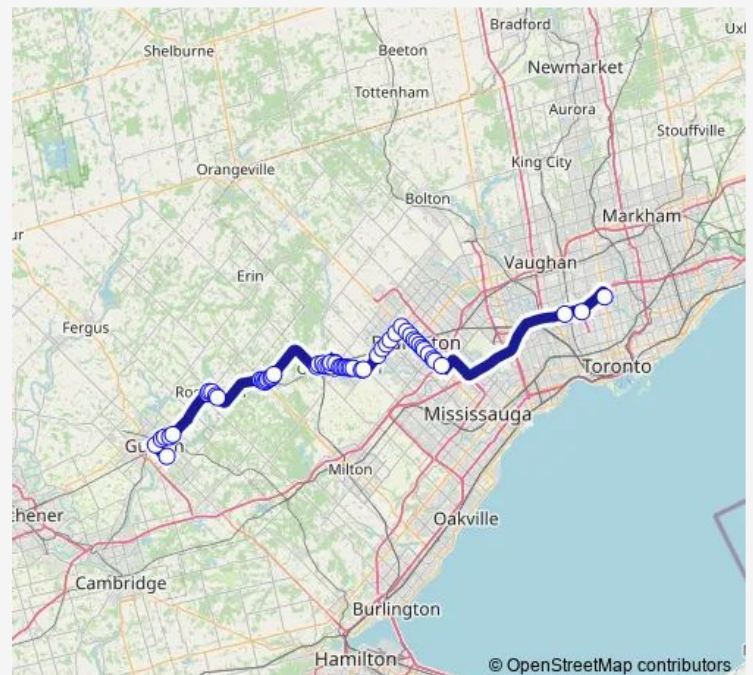

Bovaird Dr. W. @ Chinguacousy Rd.

Bovaird Dr. W. @ Worthington Ave.

Mount Pleasant GO Bus

Bovaird Dr. W. @ Mississauga Rd.

Route schedule

York Mills Bus Terminal — University of Guelph

Monday 13:25-19:30

Tuesday 13:25-19:30

Wednesday 13:25-19:30

Thursday 13:25-19:30

Friday 13:25-19:30

Saturday —

Sunday —

Route info

Direction: York Mills Bus Terminal

Stops: 59

Trip Duration: 2 hour 55 min

33 — Guelph / North York

Guelph St. @ Noble St.

Guelph St. @ King St.

Guelph St. @ Mcfarlane Dr.

Guelph St. @ Delrex Blvd.

Guelph St. @ Armstrong Ave.

279 Guelph St. @ Sinclair Ave.

Guelph St. @ Sinclair Ave.

Guelph St. @ Alcott Dr.

Guelph St. @ Mountainview Rd. N.

Mountainview Rd. N. @ Maple Ave.

Georgetown GO Bus

Maple Ave. @ Mountainview Rd. N.

Guelph St. @ Maple Ave.

Guelph St. @ Mill St.