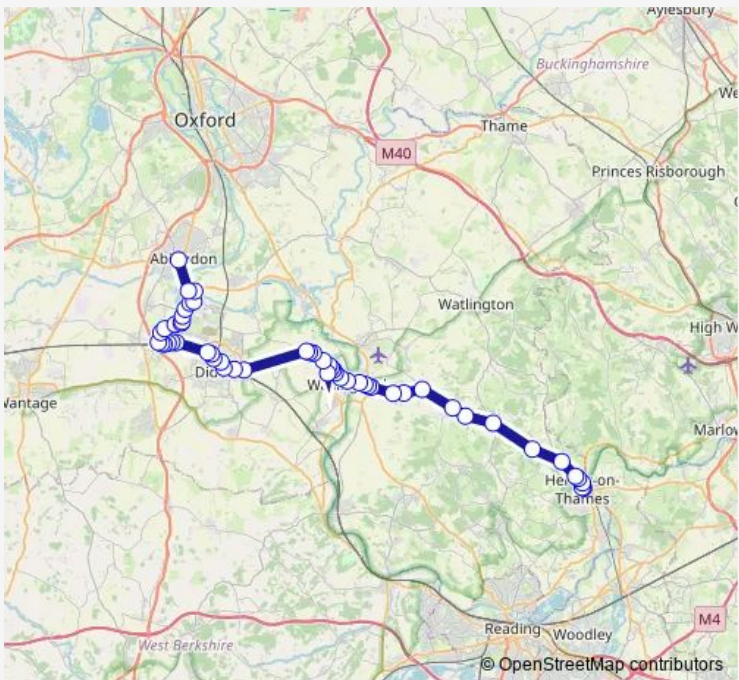

Bus 33 Abingdon - Milton Park - Didcot - Wallingford - Henley-on-Thames

[Go to website](#)

Direction
 High Street — Deanfield Avenue
 56 stops
[Open route schedule](#)

- High Street
- Stratton Way
- Bridge Street
- The Green
- The Glebe
- Appleford Road
- The George PH
- Triangle
- The Plough
- High Street Garage
- Katchside
- Bradstocks Way
- Heather Road
- The Plum Pudding PH
- Milton Park West
- Signal Yard
- Milton Park Central
- Olympic Avenue
- Milton Park East
- Foxhall Manor Park
- Lyndene Road

Route schedule
 High Street — Deanfield Avenue

Monday	06:12-21:33
Tuesday	06:12-21:33
Wednesday	06:12-21:33
Thursday	06:12-21:33
Friday	06:12-21:33
Saturday	06:25-22:11
Sunday	—

Route info
 Direction: High Street
 Stops: 56
 Trip Duration: 1 hour 42 min