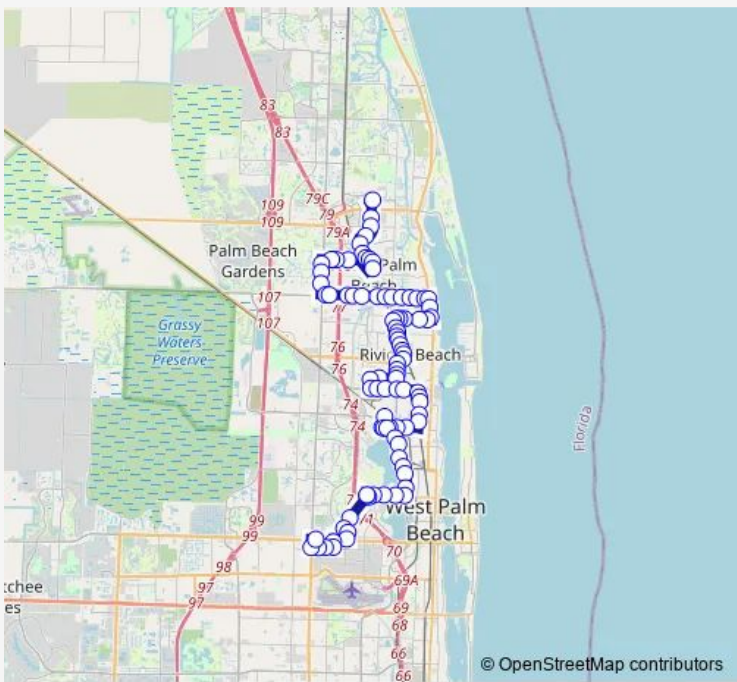

Bus 33 PBG -WPB via Australn/Pbl

[Go to website](#)

Direction
 Gardens Mall TRM at Sears Trm — Okeechobee Blvd at Military Trl
 91 stops
[Open route schedule](#)

- Gardens Mall TRM at Sears Trm
- Campus DR at Fairchail Exn
- Gardens E DR at RCA Blvd
- Gardens E DR Across From Oaks Park
- Gardens E at Burns Rd
- Gardens E at Sandalwood Dr
- Gardens E at RIO Vista Blvd
- Gardens E DR at Bld3164
- Gardens E at Meridian Way
- Gardens E at Lighthouse Dr
- Holly DR at Daphne Ave
- Holly DR at Plant Dr
- Holly DR at Gardenia Dr
- Military TRL at ST Ignatius Loyola
- Military TRL at Gardenia Dr
- Military TRL at Brady Ln
- Northlake Blvd at Gardens PLZ E Ent
- Northlake Blvd at Dania Dr
- Northlake Blvd at Sandtree Dr
- Northlake Blvd at Lyndall Ln
- Northlake Blvd at MC Arthur Blvd

Route schedule
 Gardens Mall TRM at Sears Trm — Okeechobee Blvd at Military Trl

Monday	05:35-21:10
Tuesday	05:35-21:10
Wednesday	05:35-21:10
Thursday	05:35-21:10
Friday	05:35-21:10
Saturday	07:25-19:20
Sunday	08:32-18:15

Route info
 Direction: Gardens Mall TRM at Sears Trm
 Stops: 91
 Trip Duration: 1 hour 40 min

Northlake Blvd at MT Holly Dr

Northlake Blvd at 10th St

Northlake Blvd at Prosperity Farms

Northlake Blvd at Flagler Blvd

Route info

Direction: Okeechobee Blvd at Military Trl

Stops: 92

Trip Duration: 1 hour 33 min

45th ST at N Shore Dr

45th ST at Irwin Ave

45th ST at Australian Ave

45th ST at PBC Home Health Ctr