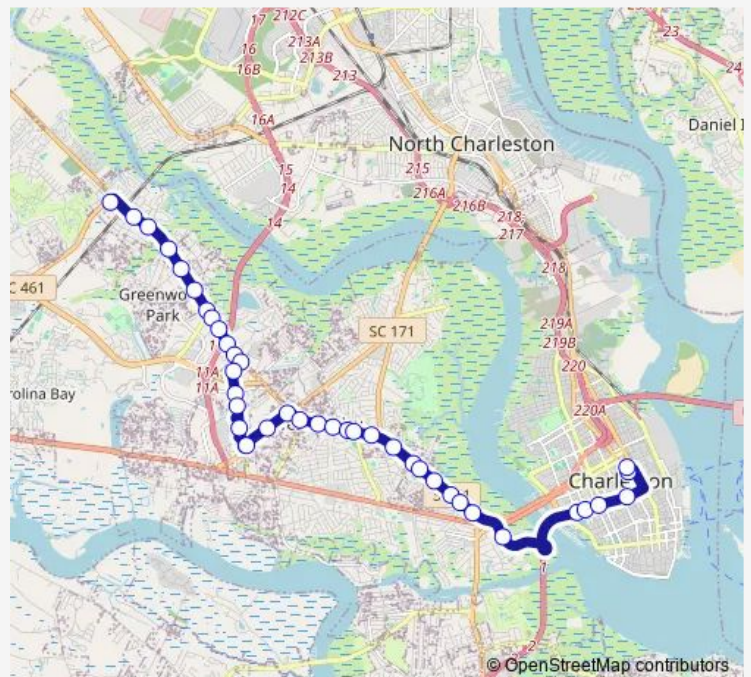

St Andrews Blvd / Colony Dr

St Andrews Blvd / Oakdale Pl

St Andrews Blvd / Penn Ave

St Andrews Blvd / Sycamore Ave

St. Andrews Blvd / 5th Ave

Ashley River Rd / Carriage Ln

Ashley River Rd / Winston St

Ashley River Rd / Heathwood Dr

Ashley River Rd / Ashley Hall Rd

Ashley River Rd / Westover Dr

Ashely River Rd / Wappoo Rd

Sam Rittenberg Blvd / Ashley River Rd

Route schedule

Mary St / Meeting St — Ashley River Rd / Bees Ferry Rd

Monday 06:00-20:00

Tuesday 06:00-20:00

Wednesday 06:00-20:00

Thursday 06:00-20:00

Friday 06:00-20:00

Saturday 09:00-17:42

Sunday 10:00-17:30

Route info

Direction: Mary St / Meeting St

Stops: 40

Trip Duration: 0 hour 46 min

■ 33 — St. Andrews/Ashley River Rd

1890 Sam Rittenberg Blvd

1916 Sam Rittenberg Blvd

Sam Rittenberg Blvd / Orleans Rd

Citadel Mall

Orleans Rd / Carverwood Ln