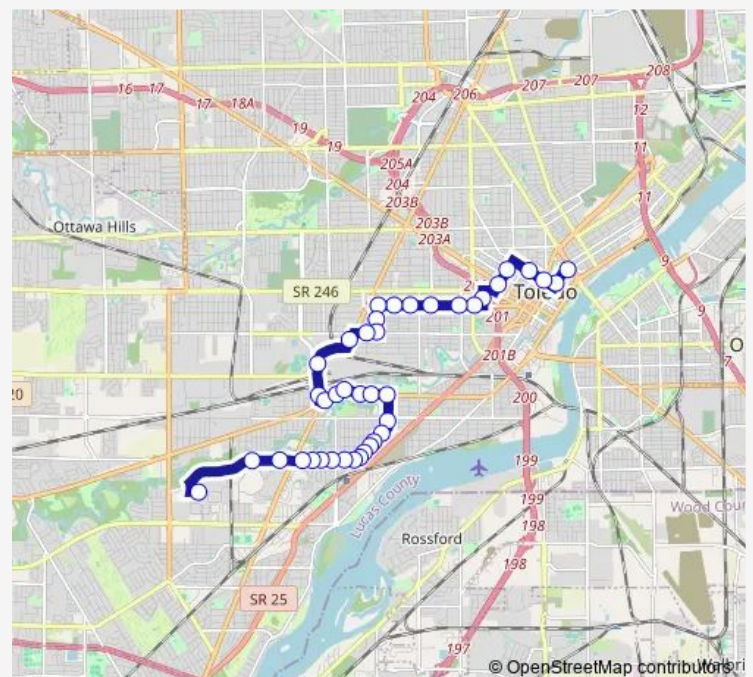

Spencer & Nicholas Se

Spencer & Carlton Se

Spencer & Ingomar Se

Route schedule

Utmpc Campus — Huron & Orange NE (APT Side)

Monday 05:04-21:04

Tuesday 05:04-21:04

Wednesday 05:04-21:04

Thursday 05:04-21:04

Friday 05:04-21:04

Saturday 06:34-20:04

Sunday 06:34-18:34

Route info

Direction: Utmpc Campus

Stops: 49

Trip Duration: 0 hour 41 min

33 — Utmpc via Indiana/Junction/Detroit

Spencer & South Se

Spencer & Western Se

Western & Hillside Ne

Western & Gibbons Ne

Western & Champion Ne

Airport & Emery Ne

Airport & Shasta Ne

Friday 06:00-22:00

Saturday 07:30-21:00

Sunday 07:30-19:30

Route info

Direction: Huron & Orange NE (APT Side)

Stops: 40

Trip Duration: 0 hour 29 min

Spencer & Colburn Nw