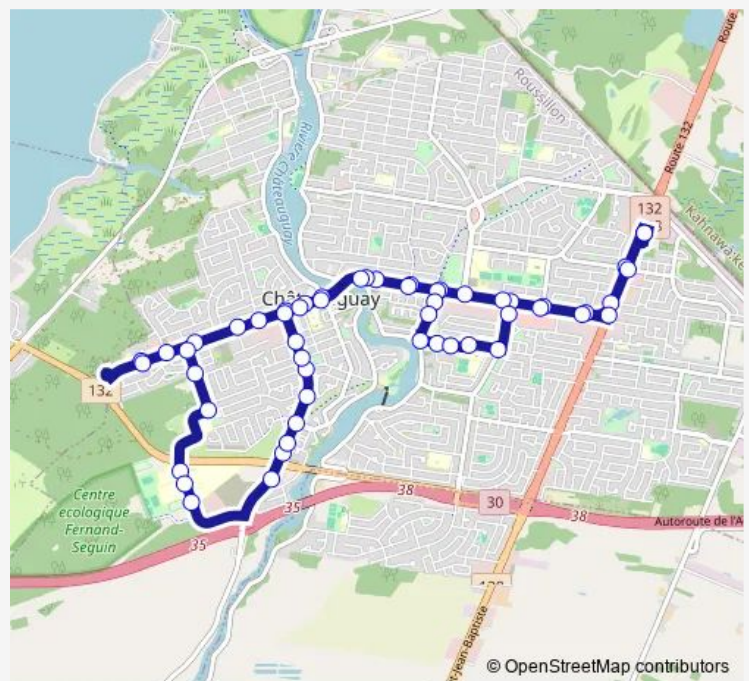

Principale / Rousseau

Principale / Place Léonie-Paradis

Principale / Place Léonie-Paradis

Route schedule

Terminus Châteauguay - Quai 1 — Terminus Châteauguay - Quai 1

Monday	05:58-02:09 ⁺¹
Tuesday	06:05-01:50 ⁺¹
Wednesday	05:58-02:09 ⁺¹
Thursday	05:58-02:09 ⁺¹
Friday	05:58-02:09 ⁺¹
Saturday	05:58-02:09 ⁺¹
Sunday	05:38-02:09 ⁺¹

Route info

Direction: Terminus Châteauguay - Quai 1

Stops: 54

Trip Duration: 0 hour 37 min

33 — Châteauguay

Bourdon / Principale

Bourdon / Louis-Jolliet

Bourdon / Sutterlin

Brisebois / face au Centre Hospitalier A-Laberge

Brisebois / École Louis-Philippe-Paré

Brisebois / Centre Multisport (Walmart)

de la Haute-Rivière / devant la Caisse Desjardins

Primeau / Bergevin

Primeau / Maxime-Raymond