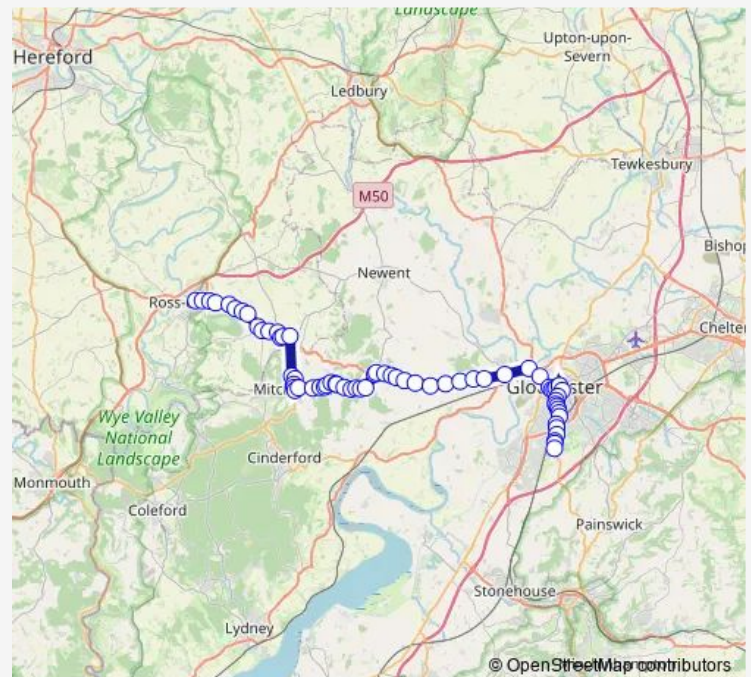

Thursday 07:35

Friday 07:35

Saturday —

Sunday —

Route info

Direction: Transport Hub

Stops: 52

Trip Duration: 1 hour 6 min