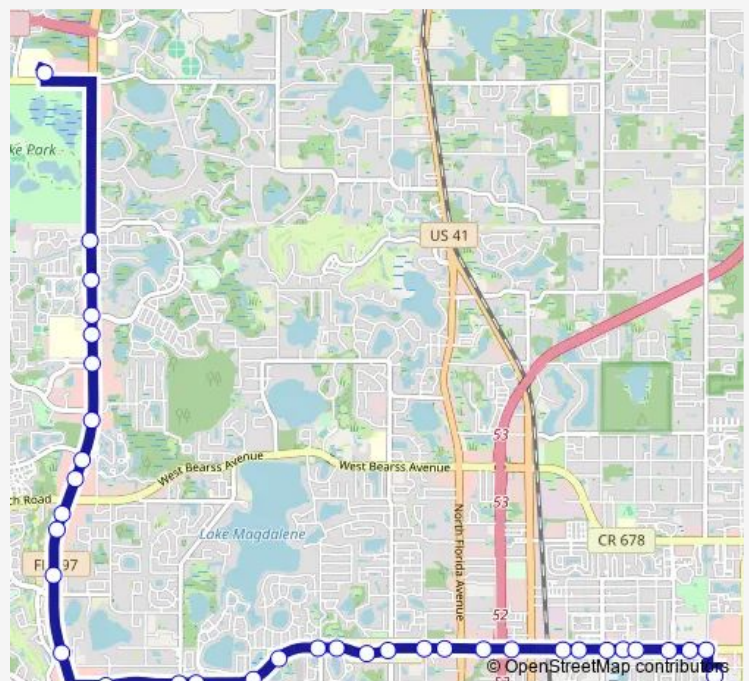

### Route schedule

St Joseph's Hospital North — University Area Transit Center

Monday 04:40-21:40

Tuesday 04:40-21:40

Wednesday 04:40-21:40

Thursday 04:40-21:40

Friday 04:40-21:40

Saturday 04:35-21:40

### Route info

Direction: St Joseph's Hospital North

Stops: 35

Trip Duration: 0 hour 28 min

33 — Fletcher Avenue/Northdale

Fletcher Av @ N Boulevard

Fletcher Av @ Ola Av

Fletcher Av @ Florida Ave

Fletcher Ave @ I-275

Fletcher Ave @ Summit Ave

Fletcher Ave @ 12th St

Fletcher Ave @ Cecelia St

Fletcher Ave @ 15th St Metrorapid

Fletcher Ave @ Revere Landing Dr

Fletcher Ave @ 19th St

Fletcher Ave @ 22nd St Metrorapid

## Direction

University Area Transit Center — St Joseph's Hospital North

30 stops

[Open route schedule](#)

University Area Transit Center

Fletcher Ave @ 23rd St

Fletcher Ave @ 20th St Metrorapid

Fletcher Ave @ 19th St