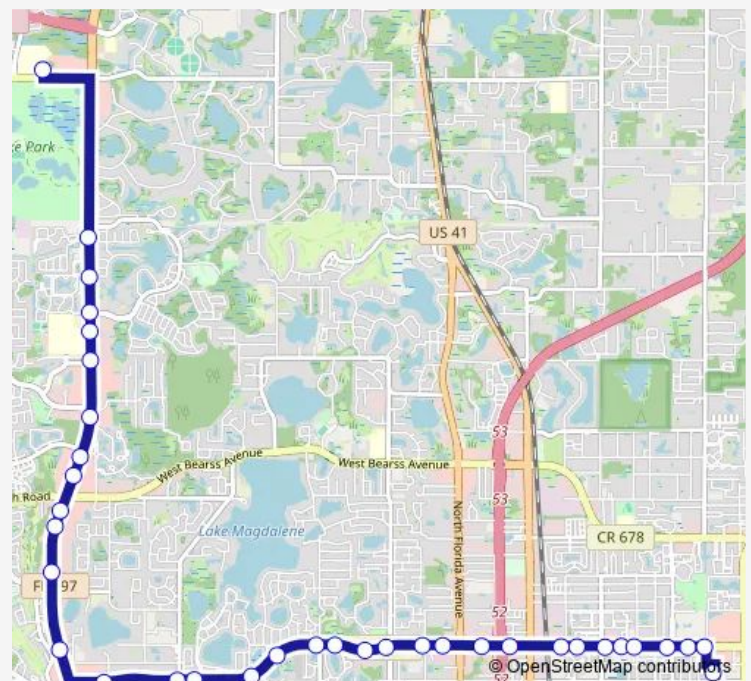

Fletcher Av @ Armenia Av

Fletcher Av @ 2122

Fletcher Av @ Rome Av

Fletcher Av @ Forest Hills Dr

Fletcher Av @ 1208

Route schedule

St Joseph's Hospital North — University Area Transit Center

Monday 04:40-21:40

Tuesday 04:40-21:40

Wednesday 04:40-21:40

Thursday 04:40-21:40

Friday 04:40-21:40

Saturday 04:35-21:40

Sunday 04:35-21:40

Route info

Direction: St Joseph's Hospital North

Stops: 35

Trip Duration: 0 hour 21 min

33 — Fletcher Avenue/Northdale

Fletcher Av @ N Boulevard

Fletcher Av @ Ola Av

Fletcher Av @ Florida Ave

Fletcher Ave @ I-275

Fletcher Ave @ Summit Ave

University Area Transit Center

Direction

University Area Transit Center — St Joseph's Hospital North

30 stops

[Open route schedule](#)

University Area Transit Center

Fletcher Ave @ 23rd St

Fletcher Ave @ 20th St Metrorapid