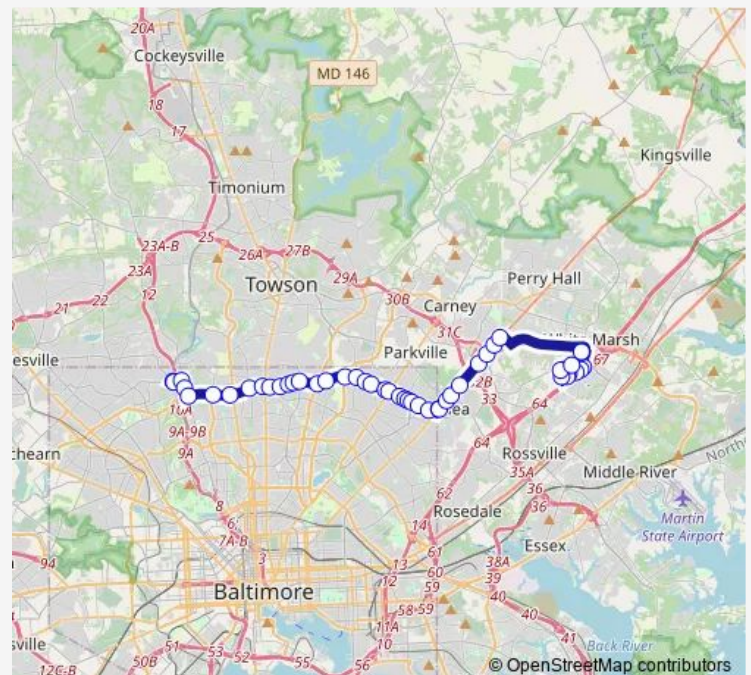

### Route schedule

Belair RD & Overlea Loop sb — Poly Western High School

Monday 07:03

Tuesday 07:03

Wednesday 07:03

Thursday 07:03

Friday 07:03

Saturday —

### Route info

Direction: Belair RD & Overlea Loop sb

Stops: 25

Trip Duration: 0 hour 37 min

33 — Mt Washington Station - Overlea

Northern Pkwy & ST Albans WAY wb

Northern Pkwy & Charles ST wb

Northern Pkwy & Roland AVE wb

Poly Western High School

**Direction**

White Marsh Park &amp; Ride — Kelly AVE &amp; Sulgrave AVE wb

44 stops

[Open route schedule](#)

White Marsh Park &amp; Ride

White Marsh Park AND Ride BAY 1

Sandpiper CIR &amp; White Marsh Health Center sb