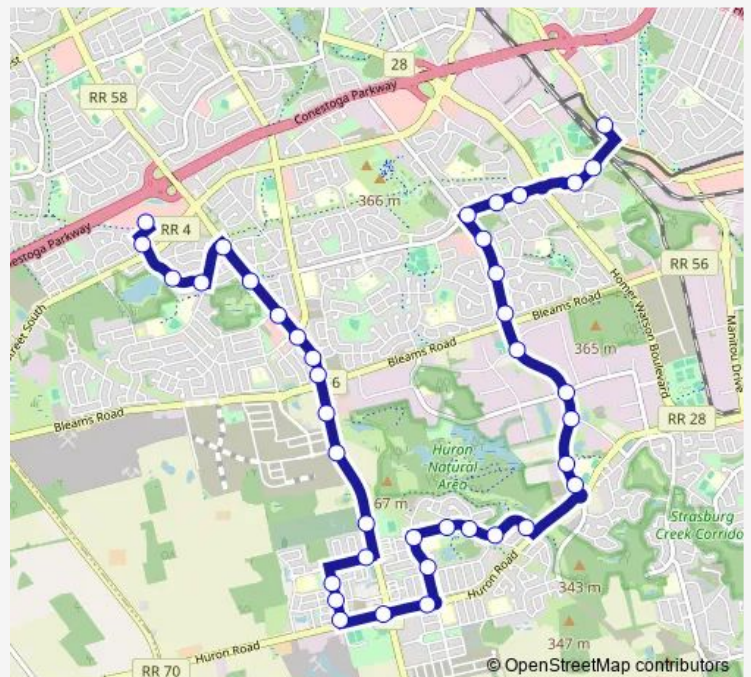

### Route schedule

Sunrise Centre Station — Block Line Station

Monday 05:35-23:05

Tuesday 05:35-23:05

Wednesday 05:35-23:05

Thursday 05:35-23:05

Friday 05:35-23:05

Saturday 06:43-18:43

### Route info

Direction: Sunrise Centre Station

Stops: 39

Trip Duration: 0 hour 33 min

■ 33 — Huron

Parkvale / Parkvale Park

Parkvale / Woodbine

Parkvale / Featherstone

## Route info

Direction: Block Line Station

Stops: 42

Trip Duration: 0 hour 39 min

Ludolph / Huron

Ludolph / West Oak

Ludolph / Olivia

Seabrook / Fischer-Hallman