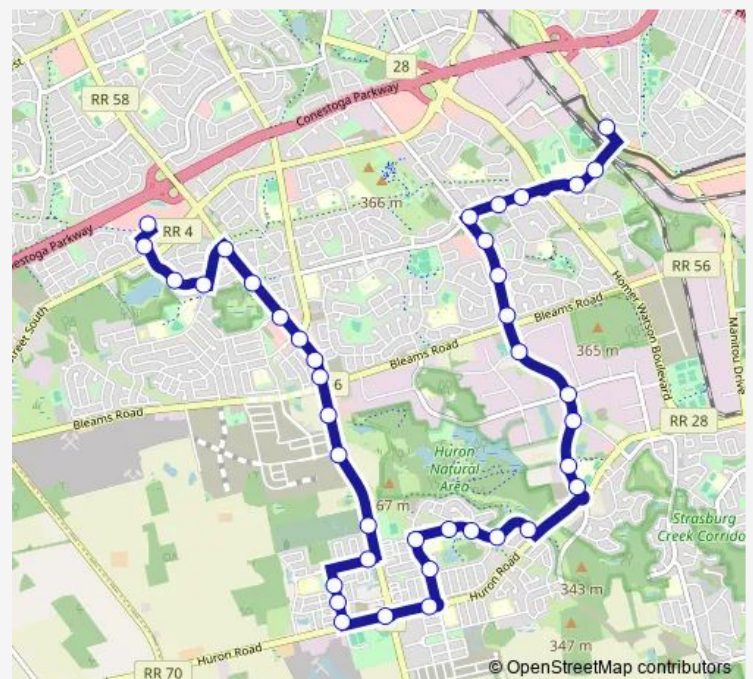

### Route schedule

Sunrise Centre Station — Block Line Station

Monday 05:35-23:05

Tuesday 05:35-23:05

Wednesday 05:35-23:05

Thursday 05:35-23:05

Friday 05:35-23:05

Saturday 06:43-18:43

### Route info

Direction: Sunrise Centre Station

Stops: 39

Trip Duration: 0 hour 34 min

■ 33 — Huron

Parkvale / Parkvale Park

Parkvale / Woodbine

Parkvale / Featherstone

## Route info

Direction: Block Line Station

Stops: 42

Trip Duration: 0 hour 39 min

Ludolph / Huron

Ludolph / West Oak

Ludolph / Olivia

Seabrook / Fischer-Hallman