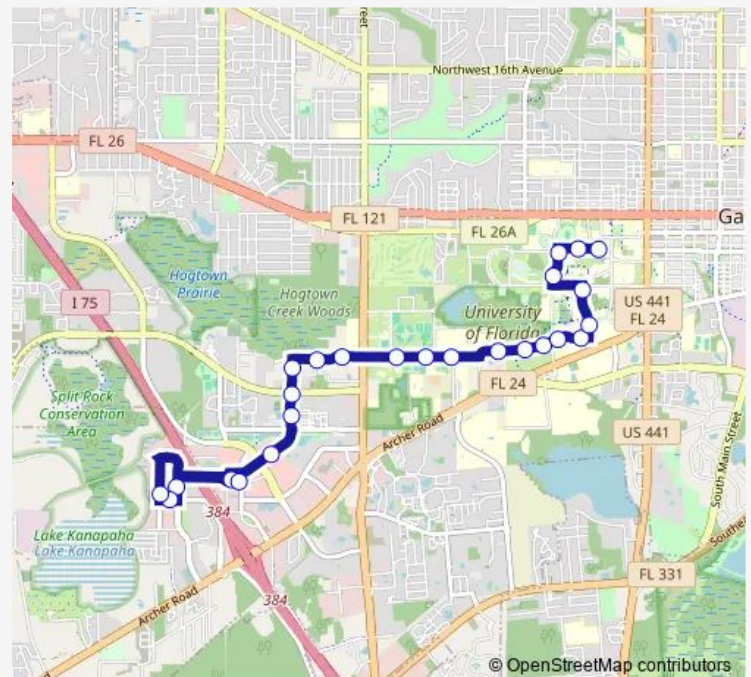

Wednesday 06:50-22:51

Thursday 06:50-22:51

Friday 06:50-22:51

Saturday 07:51-19:51

Sunday 10:20-17:21

Route info

Direction: Butler Plaza Transfer Station

Stops: 25

Trip Duration: 0 hour 27 min

33 — Butler Plaza Transfer Station To The Hub

Graham Hall

Gator Corner Dining Facility @ Gale Lemerand

Weimer Hall

The Hub

Direction

The Hub — Butler Plaza Transfer Station

22 stops

[Open route schedule](#)

The Hub

Turlington Hall

Rawlings Hall

Frazier Rogers Hall

Center Dr @ Museum Rd

Shands Hospital @ Center Drive

Route schedule

The Hub — Butler Plaza Transfer Station

Monday 07:03-22:48

Tuesday 07:03-22:48

Wednesday 07:03-22:48

Thursday 07:03-22:48

Friday 07:03-22:48

Saturday 08:18-19:18