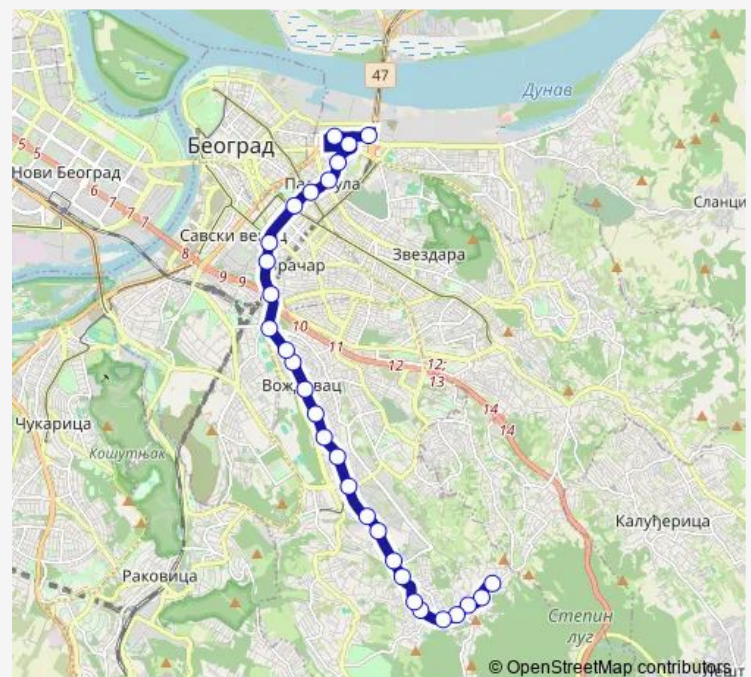

### Route schedule

Kumodraž —  $\check{Z}$ s Pančevački Most

Monday 04:30-23:30

Tuesday 04:30-23:30

Wednesday 04:30-23:30

Thursday 04:30-23:30

Friday 04:30-23:30

Saturday 04:30-23:30

### Route info

Direction: Kumodraž

Stops: 29

Trip Duration: 0 hour 50 min

33 —  $\check{Z}$ s Pančevački Most - Kumodraž

Trg Slavija /Bulevar Oslobođenja/

Pravni Fakultet

27. Marta

## Route info

Direction: Žs Pančevački Most

Stops: 29

Trip Duration: 0 hour 45 min

Zemljoradnička

Kovačka

Kumodraž 1

Kumodraž