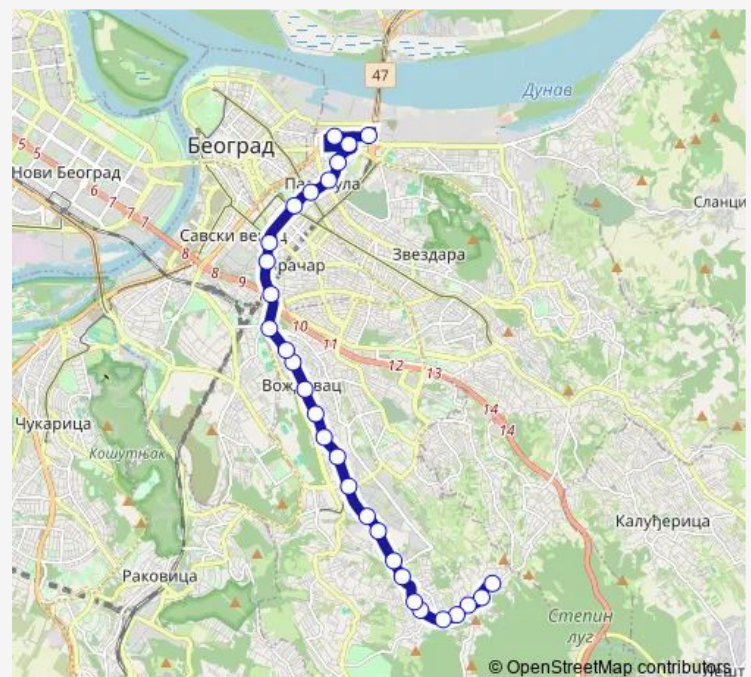

### Route schedule

Kumodraž —  $\check{Z}$ s Pančevački Most

Monday 04:30-23:30

Tuesday 04:30-23:30

Wednesday 04:30-23:30

Thursday 04:30-23:30

Friday 04:30-23:30

Saturday 04:30-23:30

### Route info

Direction: Kumodraž

Stops: 29

Trip Duration: 0 hour 53 min

33 —  $\check{Z}$ s Pančevački Most - Kumodraž

Trg Slavija /Bulevar Oslobođenja/

Pravni Fakultet

27. Marta

## Route info

Direction: Žs Pančevački Most

Stops: 29

Trip Duration: 0 hour 45 min

Zemljoradnička

Kovačka

Kumodraž 1

Kumodraž