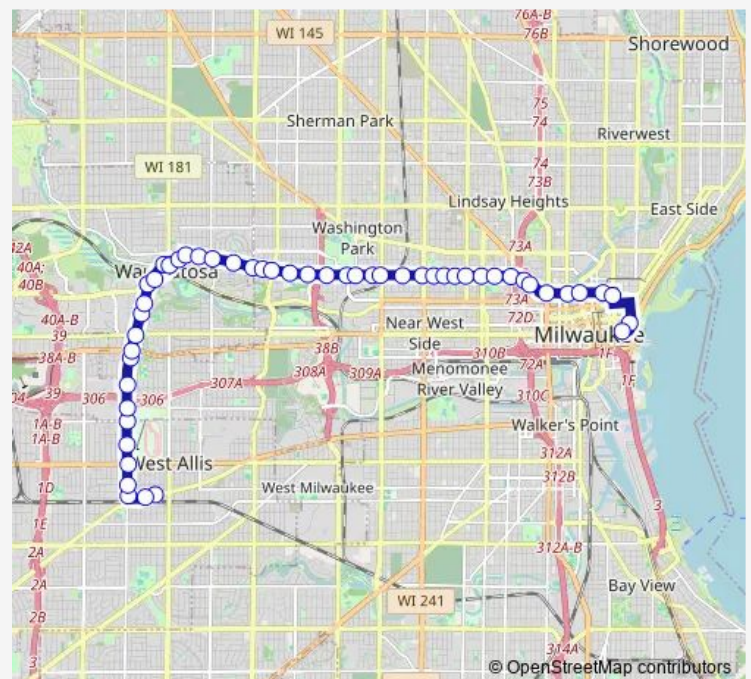

Harwood & Mower

Harwood & Milwaukee

Milwaukee & N70

Route schedule

National & S79 — Wisconsin & Cass

Monday 05:43-23:41

Tuesday 05:43-23:41

Wednesday 05:43-23:41

Thursday 05:43-23:41

Friday 05:43-23:41

Saturday 06:11-23:42

Sunday 06:10-23:29

Route info

Direction: National & S79

Stops: 51

Trip Duration: 0 hour 31 min

33 — Vliet - 84th Street

Milwaukee & N68

Milwaukee & N64

Vliet & N60

Vliet & N58

Vliet & Hawley

Vliet & N52

Vliet & N49