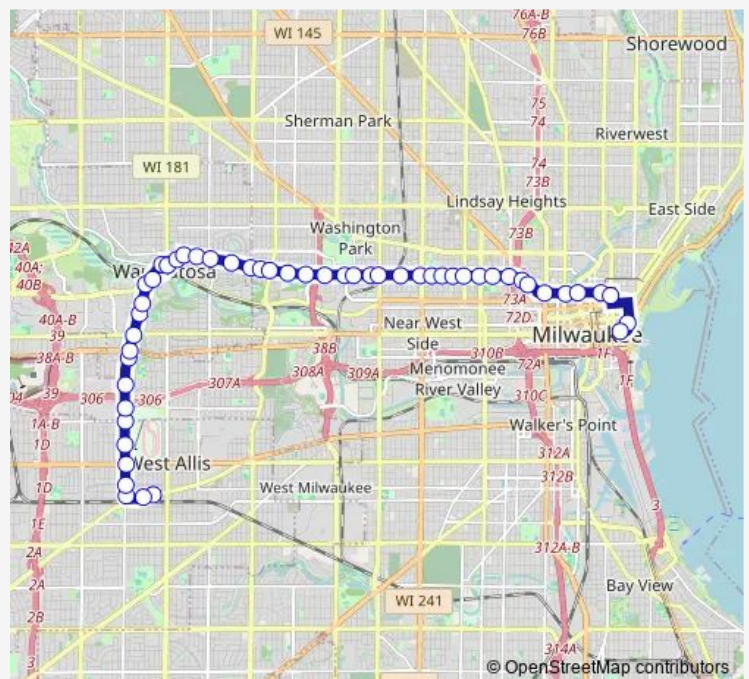

Harwood & Mower

Harwood & Milwaukee

Milwaukee & N70

Route schedule

National & S79 — Wisconsin & Cass

Monday 05:43-23:41

Tuesday 05:43-23:41

Wednesday 05:43-23:41

Thursday 05:43-23:41

Friday 05:43-23:41

Saturday 06:11-23:42

Sunday 06:10-23:29

Route info

Direction: National & S79

Stops: 51

Trip Duration: 0 hour 34 min

33 — Vliet - 84th Street

Milwaukee & N68

Milwaukee & N64

Vliet & N60

Vliet & N58

Vliet & Hawley

Vliet & N52

Vliet & N49

Thursday 06:26-23:02

Friday 06:26-23:02

Saturday 06:11-23:02

Sunday 06:10-00:07⁺¹

Route info

Direction: Wisconsin & Cass

Stops: 49

Trip Duration: 0 hour 32 min