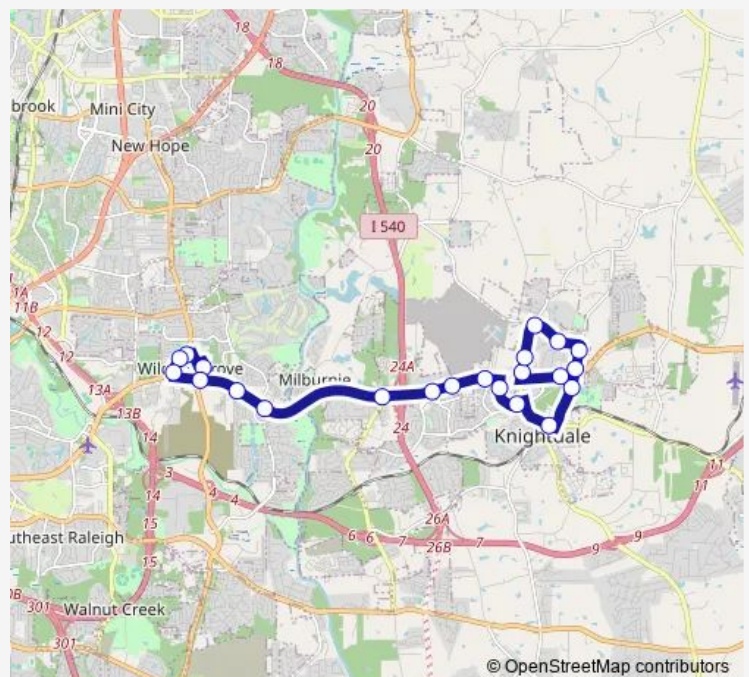

Knightdale Blvd at Forest Dr

N Smithfield Rd at Aragon Dr

N Smithfield Rd at Steeple Square Ct

Forestville Rd at N Smithfield Rd

Forestville Rd at Pebblebrook Dr

Route schedule

New Hope Commons Walmart — Old Knight Rd at Knightdale Blvd

Monday 06:00-21:00

Tuesday 06:00-21:00

Wednesday 06:00-21:00

Thursday 06:00-21:00

Friday 06:00-21:00

Saturday —

Sunday —

Route info

Direction: New Hope Commons Walmart

Stops: 22

Trip Duration: 0 hour 33 min

33 — Knightdale

Old Knight Rd at Forestville Rd

Old Knight Rd at Knightdale Blvd

Direction

Old Knight Rd at Knightdale Blvd — New Hope Commons Walmart

12 stops

[Open route schedule](#)

Old Knight Rd at Knightdale Blvd

N 1st Ave at Knightdale Station Run (Sb)

Main St at 2nd Ave (Wb)

Mcknight Dr at Electric Ave (Wb)

Mcknight Dr at Village Park Dr (Walmart)

Knightdale Blvd at Mammoth Dr