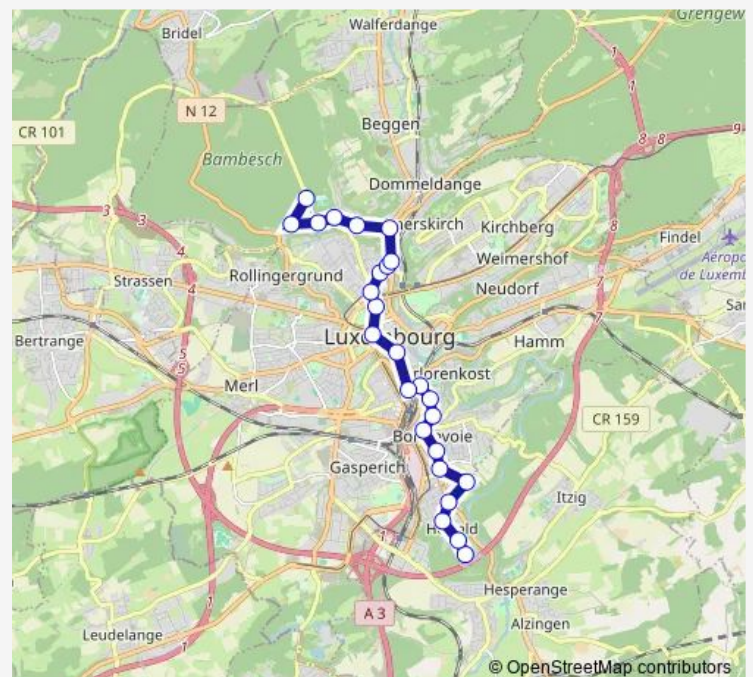

Eich, Octroi

Eich, Echer Plaz

Muhlenbach, Echer Schmelz

Route schedule

Howald, Waassertuerm — Bambësch, Centre Sportif

Monday 06:44-20:37

Tuesday 06:44-20:37

Wednesday 06:44-20:37

Thursday 06:44-20:37

Friday 06:44-20:37

Saturday 08:21-20:37

Sunday 08:21-20:37

Route info

Direction: Howald, Waassertuerm

Stops: 25

Trip Duration: 0 hour 39 min

■ 33

BusMaps

Muhlenbach, Siwemuergen

Muhlenbach, Peiffeschbiert

Rollingergrund, Villeroy & Boch

Bambesch, Centre Sportif

Direction

Bambësch, Centre Sportif — Howald, Waassertuerm

Thursday 06:47-21:13

Friday 06:47-21:13

Saturday 09:05-21:13

Sunday 09:04-21:13

Route info

Direction: Bambësch, Centre Sportif

Stops: 25

Trip Duration: 0 hour 44 min