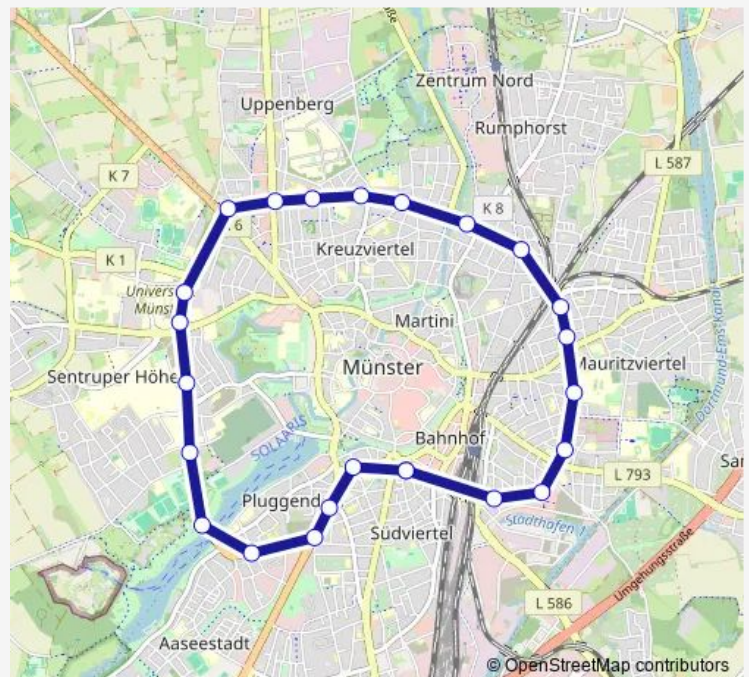

M nster Torminbr ucke

M nster Sperlichstra e

M nster Kolde-Ring / LVM Bstg D

### Route schedule

M nster Hafenstr a e — M nster Hafenstr a e

Monday 05:20-20:20

Tuesday 05:20-20:20

Wednesday 05:20-20:20

Thursday 05:20-20:20

Friday 05:20-20:20

Saturday 08:10-20:30

### Route info

Direction: M nster Hafenstr a e

Stops: 24

Trip Duration: 0 hour 41 min

Münster Geiststraße Bstg B

Münster St.-Antonius-Kirche Bstg A

Münster Hafestraße

33 Bus time schedules and route maps are available in an offline PDF at [busmaps.com](https://busmaps.com). Use the [busmaps.com](https://busmaps.com) website to see live bus times, train schedule or subway schedule, and step-by-step directions for all public transit in Muenster