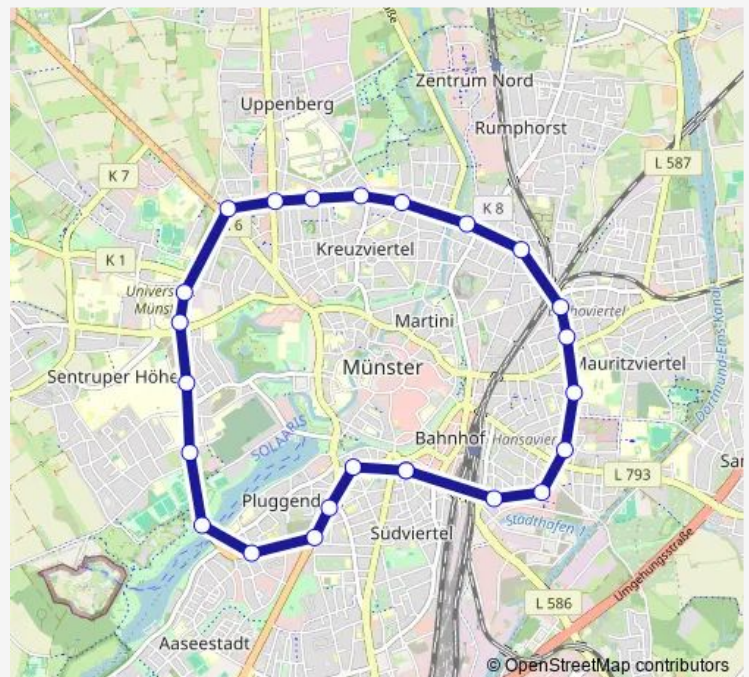

Bus 33 Hafenstr a e - Polizeipr asidium - Hafenstr a e

[Go to website](#)

Direction

M nster Hafenstr a e — M nster Hafenstr a e

24 stops

[Open route schedule](#)

- M nster Hafenstr a e
- M nster Hansaring Bstg C
- M nster Emdener Stra e
- M nster Hansa-Berufskolleg Bstg D
- M nster St.Franziskus-Hospital
- M nster Hohenzollernring Finanzgericht Bstg C
- M nster Villa ten Hompel
- M nster Niedersachsenring
- M nster (Westf), Pumpenhaus/Lublinring Bstg B
- M nster Langemarckstr. Bstg A
- M nster Cheruskerring Bstg A
- M nster Polizeipr asidium LWL-Klinik
- M nster Dreifaltigkeitskirche Bstg D
- M nster Orleans-Ring Bstg A
- M nster (Westf), Henriette-Son-Stra e Bstg A
- M nster P+R Coesfelder Kreuz Bstg D
- M nster Domagkstra e
- M nster Franz-Hitze-Haus Bstg B
- M nster Torminbr ucke
- M nster Sperlichstra e
- M nster Kolde-Ring / LVM Bstg D

Route schedule

M nster Hafenstr a e — M nster Hafenstr a e

Monday	05:20-20:20
Tuesday	08:10-20:30
Wednesday	—
Thursday	—
Friday	05:20-20:20
Saturday	08:10-20:30
Sunday	08:10-20:10

Route info

Direction: M nster Hafenstr a e

Stops: 24

Trip Duration: 0 hour 41 min

■ 33 — Hafenstr a e - Polizeipr asidium - Hafenstr a e

BusMaps

Münster Geiststraße Bstg B

Münster St.-Antonius-Kirche Bstg A

Münster Hafestraße

33 Bus time schedules and route maps are available in an offline PDF at busmaps.com. Use the busmaps.com website to see live bus times, train schedule or subway schedule, and step-by-step directions for all public transit in Muenster