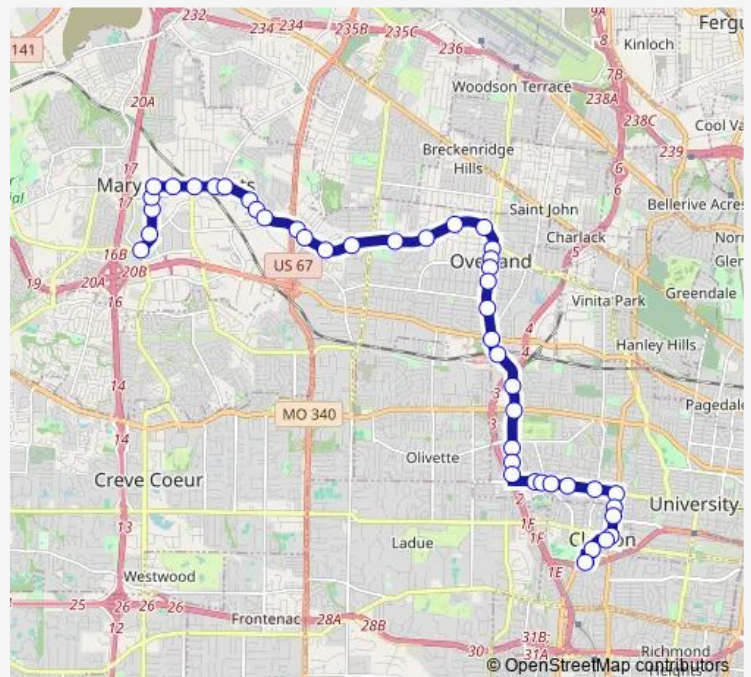

Friday 04:45-21:25

Saturday 07:14-21:14

Sunday 07:14-21:14

Route info

Direction: FEE FEE @ Westport Plaza Nb

Stops: 44

Trip Duration: 0 hour 31 min

33 — Midland

Clayton Transit Center — FEE FEE @ Westport Plaza Nb

47 stops

[Open route schedule](#)

Clayton Transit Center

Meramec @ Carondelet Nb

Forsyth @ Central Eb

Forsyth @ Bemiston Eb

North Hanley @ Maryland Nb

Wednesday 05:10-20:52

Thursday 05:10-20:52

Friday 05:10-20:52

Saturday 06:40-20:40

Sunday 06:40-20:40

Route info

Direction: Clayton Transit Center

Stops: 47