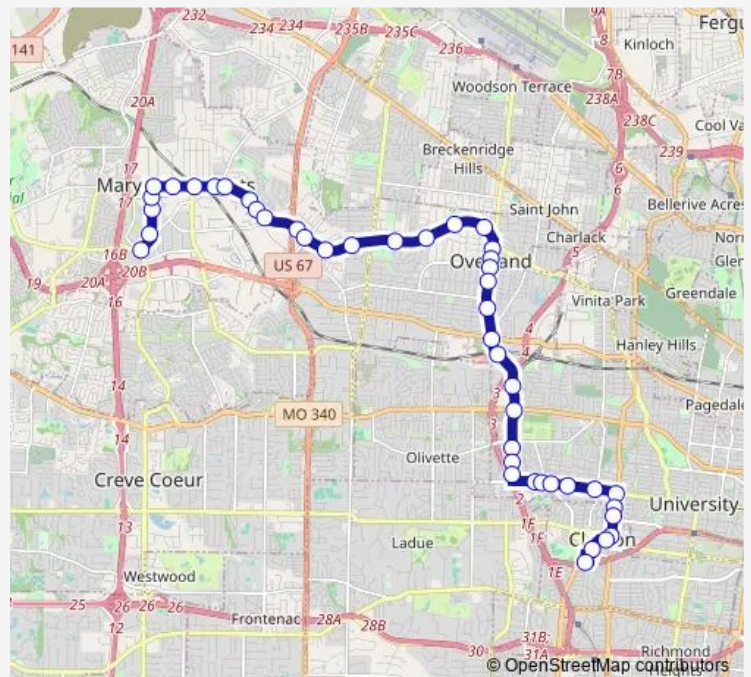

Friday 04:45-21:25

Saturday 07:14-21:14

Sunday 07:14-21:14

Route info

Direction: FEE FEE @ Westport Plaza Nb

Stops: 44

Trip Duration: 0 hour 30 min

33 — Midland

Clayton Transit Center — FEE FEE @ Westport Plaza Nb

47 stops

[Open route schedule](#)

Clayton Transit Center

Meramec @ Carondelet Nb

Forsyth @ Central Eb

Forsyth @ Bemiston Eb

North Hanley @ Maryland Nb

Wednesday 05:10-20:52

Thursday 05:10-20:52

Friday 05:10-20:52

Saturday 06:40-20:40

Sunday 06:40-20:40

Route info

Direction: Clayton Transit Center

Stops: 47