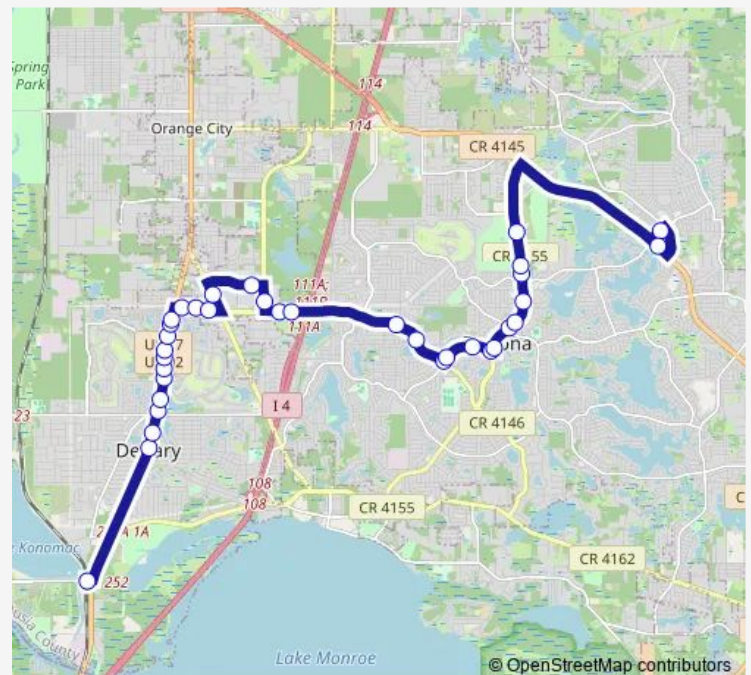

Charles Beall & Hollow Pine DR. Ob

Route schedule

Dupont Lakes — Debarry Sunrail Station

Monday 04:25-16:25

Tuesday 04:25-16:25

Wednesday 04:25-16:25

Thursday 04:25-16:25

Friday 04:25-16:25

Saturday —

Sunday —

Route info

Direction: Dupont Lakes

Stops: 29

Trip Duration: 0 hour 50 min

Chas. Beall & Debary Plantation Ob

Debrary Public Library Ob

Charles Beall & Dogwood TR. Ob

Charles Beall & Shell RD. Ob

Charles Beall & Highbanks Ob

Charles Beall & Poinsettia DR. Ob

Charles Beall & Hibiscus Ob

Debary Sunrail Station

Direction

Debary Sunrail Station — Dupont Lakes

Thursday 07:28-18:58

Friday 07:28-18:58

Saturday —

Sunday —

Route info

Direction: Debary Sunrail Station

Stops: 35

Trip Duration: 0 hour 52 min