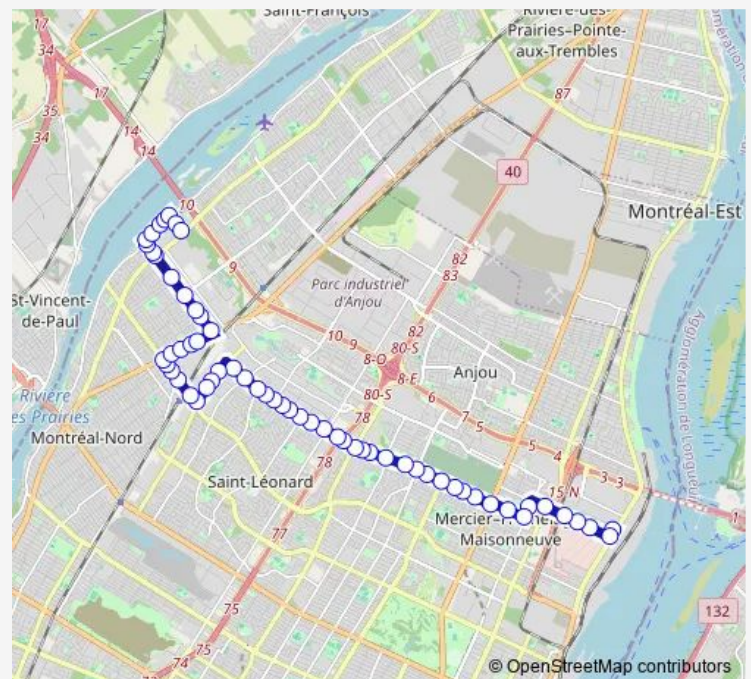

### Route schedule

Ozias-Leduc / Paul-Letondal — Hector-Barsalou / De Boucherville

Monday	04:50-00:53 <sup>+1</sup>
Tuesday	04:50-00:53 <sup>+1</sup>
Wednesday	04:42-00:53 <sup>+1</sup>
Thursday	04:42-00:53 <sup>+1</sup>
Friday	04:50-00:53 <sup>+1</sup>
Saturday	04:37-01:19 <sup>+1</sup>
Sunday	04:42-00:53 <sup>+1</sup>

### Route info

Direction: Ozias-Leduc / Paul-Letondal

Stops: 63

Trip Duration: 0 hour 43 min

33 — Langelier

Lacordaire / Industriel

Gare Saint-Léonard-Montréal-Nord

des Grandes-Prairies / No 5850