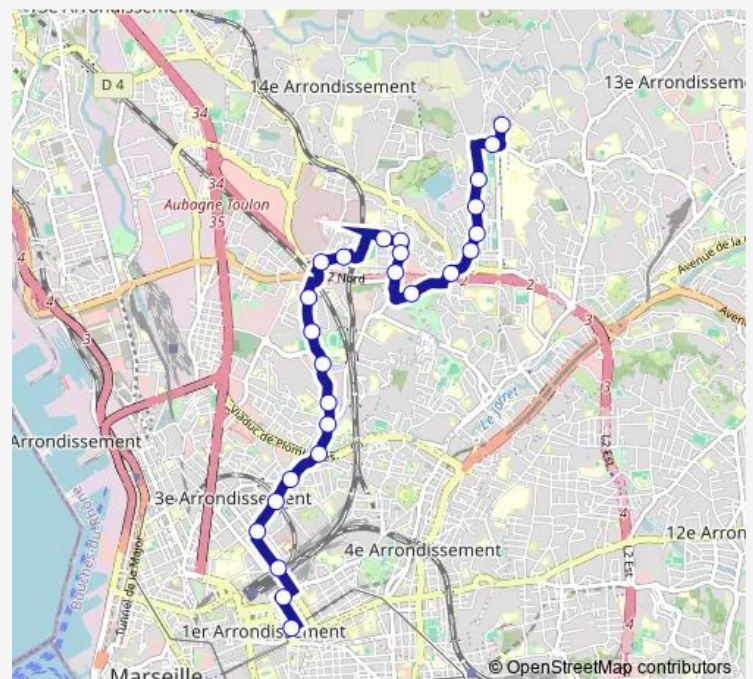

### Route schedule

Le Merlan — Réformés Canebière

Monday —

Tuesday —

Wednesday —

Thursday —

Friday —

Saturday —

### Route info

Direction: Le Merlan

Stops: 33

Trip Duration: 0 hour 36 min

5 Avenues Burel

Burel Plombières

Plombières Arnal

Place Caffo