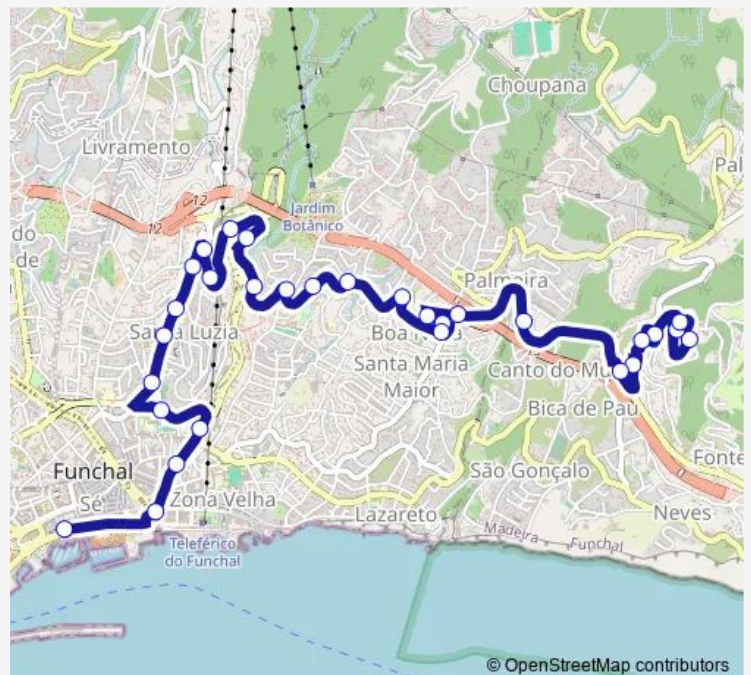

Thursday 07:15-23:35

Friday 07:15-23:35

Saturday 07:20-18:40

Sunday 08:40-18:40

Route info

Direction: Marina (1)

Stops: 33

Trip Duration: 0 hour 30 min

33 — Centro - Balançal

Rua de Santa Isabel S (333a)

Igreja Boa Nova S (391)

Depois Igreja-Zona 35 (391a)

Viaduto Boa Nova S (393)

Centro de Inspeções S (393a)

Autosil Bica Pau S (241)

ENT R Caridade Pestana (243)

Friday 06:50-20:00

Saturday 06:55-19:05

Sunday 09:05-19:05

Route info

Direction: Balancal T-33 (935)

Stops: 30

Trip Duration: 0 hour 23 min

Escl Francisco Franco D (614)