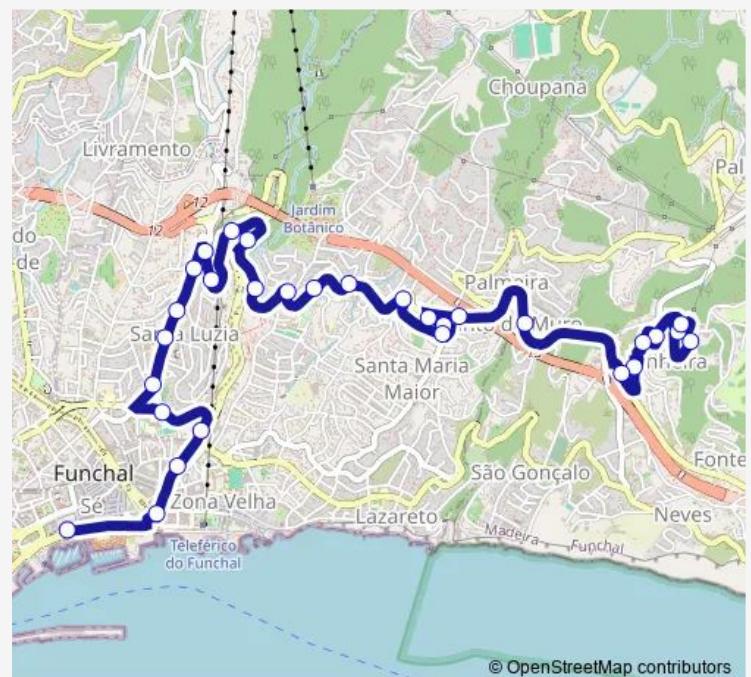

### Route schedule

Balançal T-33 (935) — Palácio S Lourenço (29)

Monday 06:50-20:00

Tuesday 06:50-20:00

Wednesday 06:50-20:00

Thursday 06:50-20:00

Friday 06:50-20:00

Saturday 06:55-19:05

### Route info

Direction: Balançal T-33 (935)

Stops: 30

Trip Duration: 0 hour 28 min

33 — Centro - Balançal

Rua Pedro J Ornelas D1A (408)

Rua Pedro J Ornelas D2A (406)

Colégio STA Teresinha D (404)