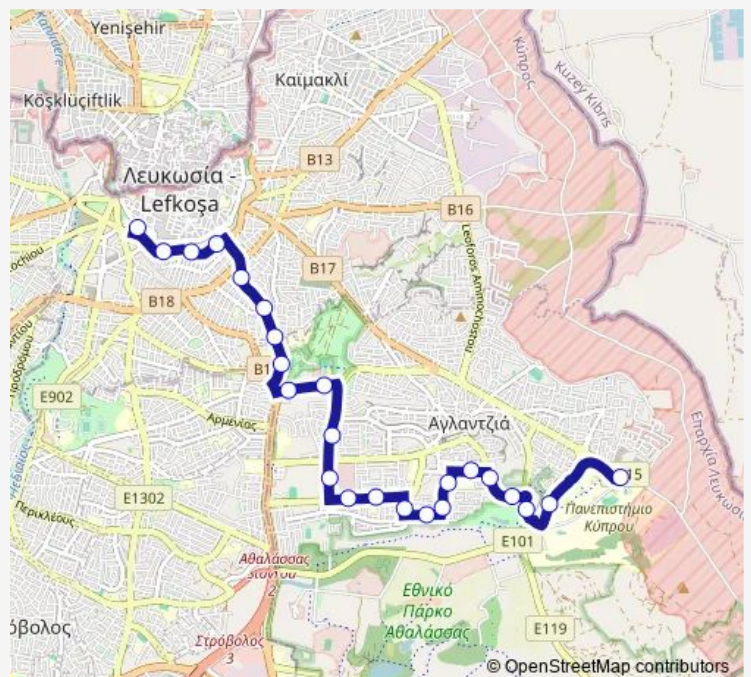

Direction

Dionysios Solomos Square A — University of Cyprus - North Campus Entrance

24 stops

[Open route schedule](#)

Dionysios Solomos Square A

Eleftheria Square

Ave. Stasinou - Archiepiskopou Makariou B Square

Ave. Kallitheas - Ioanni Psychari

Ave. Kallitheas - Egnatias

Egnateias - Keryneias.Av

Ave. Kiryneias - Valtetsiou

Ave. Kiryneias - Athalassa Park 1

Route schedule

Dionysios Solomos Square A — University of Cyprus - North Campus Entrance

Monday	06:15-22:15
Tuesday	06:15-22:15
Wednesday	06:15-22:15
Thursday	06:15-22:15
Friday	06:15-22:15
Saturday	06:15-22:15
Sunday	07:15-22:15

Route info

Direction: Dionysios Solomos Square A

Stops: 24

Trip Duration: 0 hour 23 min

Ave. Athalassis - UCY Student Halls 1

University of Cyprus - Oceanography Center

University of Cyprus - North Campus Entrance

Direction

University of Cyprus - North Campus Entrance — Solomos Square Alighting