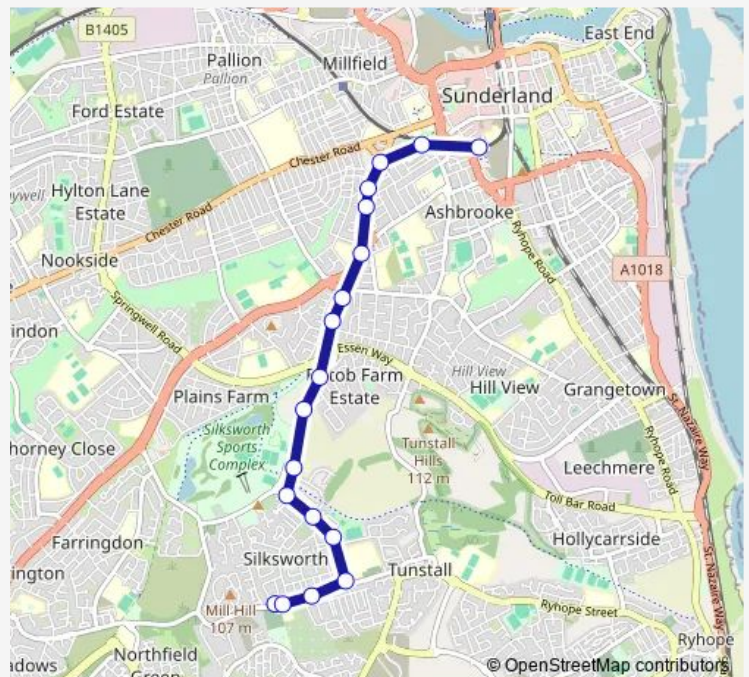

Route schedule

Vicarage Farm Estate — Sunderland Interchange

Monday 05:13

Tuesday 05:13

Wednesday 05:13

Thursday 05:13

Friday 05:13

Saturday —

Sunday —

Route info

Direction: Vicarage Farm Estate

Stops: 18

Trip Duration: 0 hour 14 min

33 — Silksworth - Sunderland

Direction

Vicarage Farm Estate — Sunderland Interchange

18 stops

[Open route schedule](#)

Vicarage Farm Estate

Vicarage Farm Estate

Silksworth Terrace-Comet Square

Blind Lane -Silksworth Terrace

Blind Lane

Miller Terrace

Route info

Direction: Vicarage Farm Estate

Stops: 18

Trip Duration: 0 hour 14 min

Direction

Borough Road-Toward Street — Vicarage Farm Estate

19 stops

[Open route schedule](#)