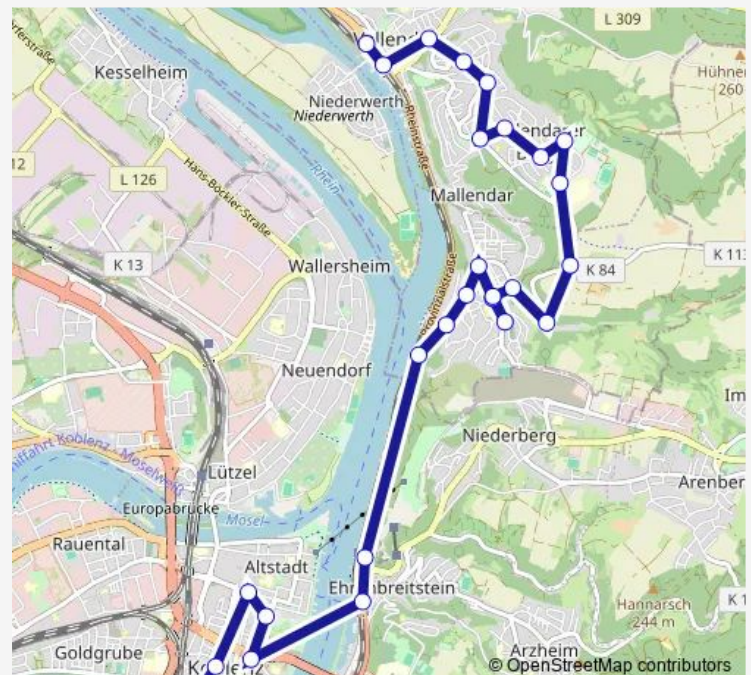

Vallendar Schwimmbad

Vallendar Josef-Görres-Straße

Vallendar Pfarrer-Sesterhenn-Straße

### Route schedule

Koblenz Hauptbahnhof — Vallendar Bf

Monday 05:17-23:26

Tuesday 05:17-23:26

Wednesday 05:17-23:26

Thursday 05:17-23:26

Friday 05:17-23:26

Saturday 05:47-23:26

### Route info

Direction: Koblenz Hauptbahnhof

Stops: 27

Trip Duration: 0 hour 49 min

Vallendar Kreuzkirche

Vallendar Kaiser-Friedrich-Höhe

Vallendar Kuckucksweg

Vallendar Jahnstraße

## Route info

Direction: Vallendar Bf

Stops: 27

Trip Duration: 0 hour 48 min

Koblenz Roonstraße

Koblenz Hauptbahnhof

33 Bus time schedules and route maps are available in an offline PDF at [busmaps.com](https://busmaps.com). Use the [busmaps.com](https://busmaps.com) website to see live bus times, train schedule or subway schedule, and step-by-step directions for all public transit in Koblenz