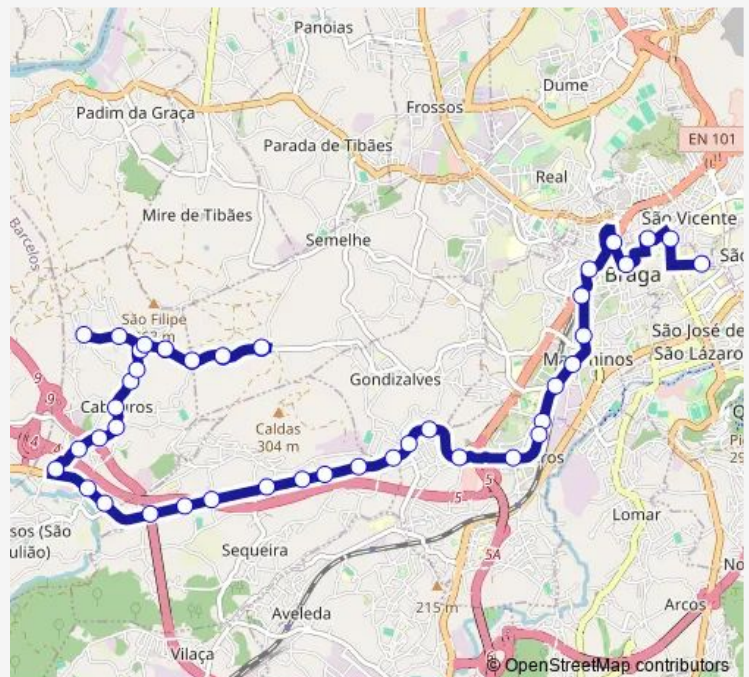

### Route schedule

Cachada II (Paulinhos) — Liberdade (Igreja S Lázaro li)

Monday 10:35-18:55

Tuesday 10:35-18:55

Wednesday 10:35-18:55

Thursday 10:35-18:55

Friday 10:35-18:55

Saturday —

### Route info

Direction: Cachada II (Paulinhos)

Stops: 35

Trip Duration: 0 hour 35 min

■ 33 — Avenida Central - Cabreiros

BusMaps

Extremo I (Amarela)

Nova Variante