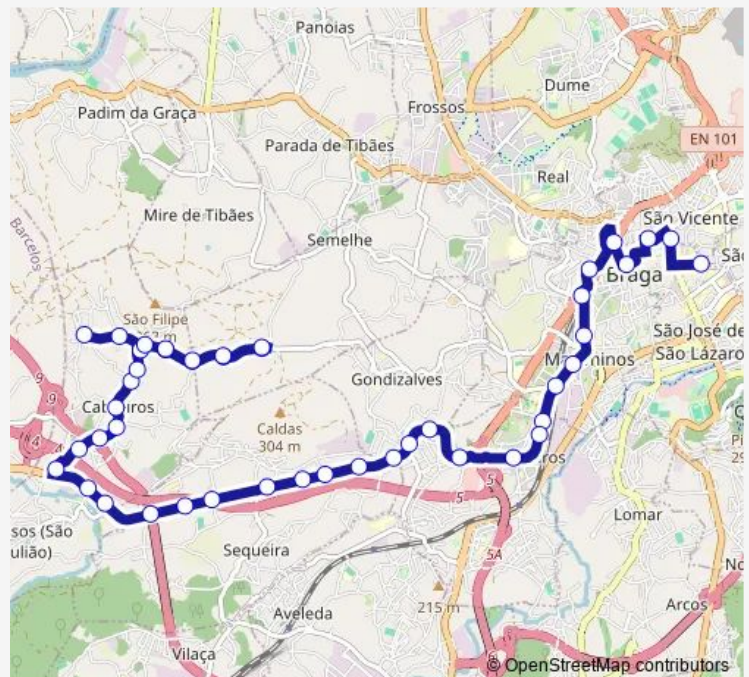

Sequeira I (Limite 2/1)

Extremo III (Cruzamento)

Extremo li

Route schedule

Cachada II (Paulinhos) — Liberdade (Igreja S Lázaro li)

Monday 10:35-18:55

Tuesday 10:35-18:55

Wednesday 10:35-18:55

Thursday 10:35-18:55

Friday 10:35-18:55

Saturday —

Sunday —

Route info

Direction: Cachada II (Paulinhos)

Stops: 35

Trip Duration: 0 hour 30 min