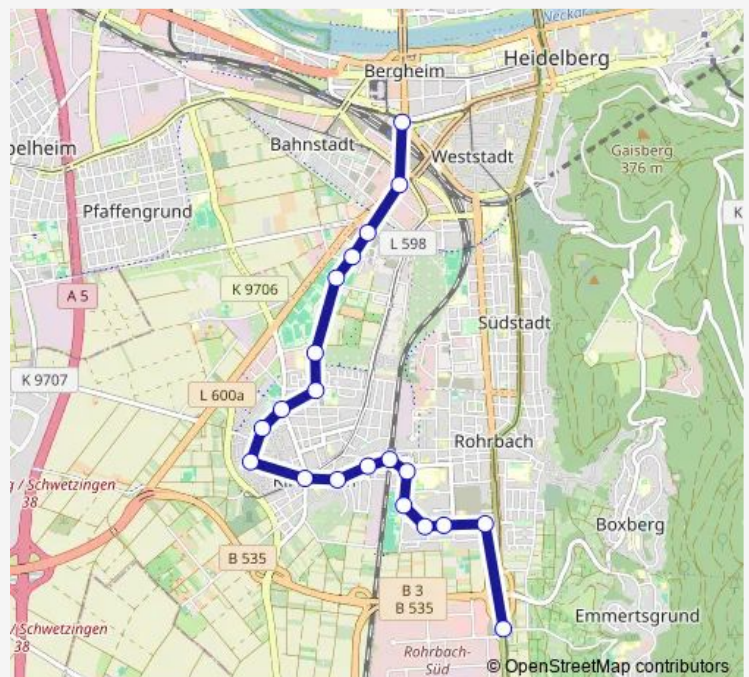

### Direction

HD Hauptbahnhof — Rohrbach Süd

20 stops

[Open route schedule](#)

HD Hauptbahnhof

Montpellierbrücke

Mary-Somerville-Platz (hip)

Innovation Park (hip)

### Route schedule

HD Hauptbahnhof — Rohrbach Süd

Monday

—

Tuesday

—

Wednesday

—

Thursday

—

Friday

—

Saturday

—

Sunday

05:59-06:29

### Route info

Direction: HD Hauptbahnhof

Stops: 20

Trip Duration: 0 hour 29 min

33 Bus time schedules and route maps are available in an offline PDF at [busmaps.com](https://busmaps.com). Use the [busmaps.com](https://busmaps.com) website to see live bus times, train schedule or subway schedule, and step-by-step directions for all public transit in Heidelberg