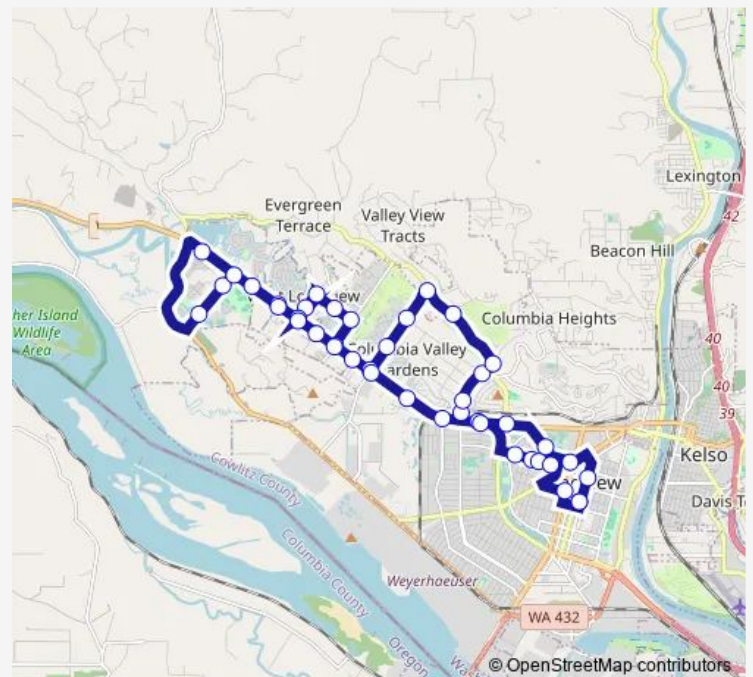

38th & Pennsylvania

38th & Oak

38th & Ocean Beach Hwy

42nd & Ocean Beach Hwy

Olympia & 42nd

Olympia Way & Constitution

Olympia & 46th

46th & Windermere

46th & Ocean Beach Hwy

### Route schedule

Transit Center — Transit Center

Monday 06:35-18:00

Tuesday 06:35-18:00

Wednesday 06:35-18:00

Thursday 06:35-18:00

Friday 06:35-18:00

Saturday 08:00-17:00

### Route info

Direction: Transit Center

Stops: 42

Trip Duration: 0 hour 50 min

Ocean Beach Hwy & 48th

Ocean Beach Hwy & 52nd

Mt Solo Rd & Branch Creek Dr

Mt Solo Middle School