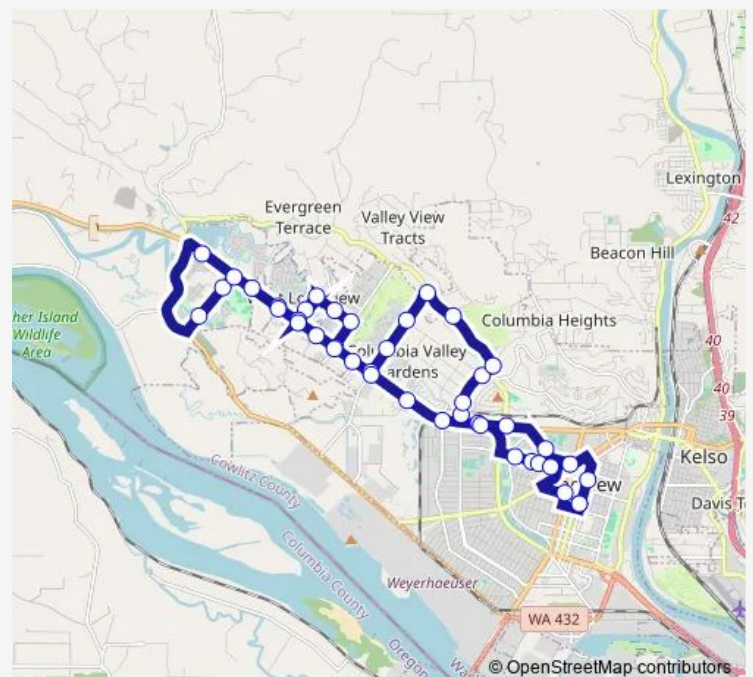

Ocean Beach Hwy & Pacific

Ocean Beach Hwy & 28th

30th & Olympia

30th & Oak

30th & Pennsylvania

Pacific & 30th

Pacific & Sunset

38th & Pacific

38th & Pennsylvania

38th & Oak

38th & Ocean Beach Hwy

42nd & Ocean Beach Hwy

Olympia & 42nd

Olympia Way & Constitution

Olympia & 46th

46th & Windermere

Saturday 08:00-17:00

Sunday —

Route info

Direction: Transit Center

Stops: 42

Trip Duration: 0 hour 50 min

Ocean Beach Hwy & 48th

Ocean Beach Hwy & 52nd

Ocean Beach Hwy & 40th

Walmart

Ocean Beach Hwy & 34th

Ocean Beach Hwy. & 32nd

Ocean Beach Hwy & 28th

Louisiana & 25th

Louisiana & 22nd

Louisiana St & 20th Ave