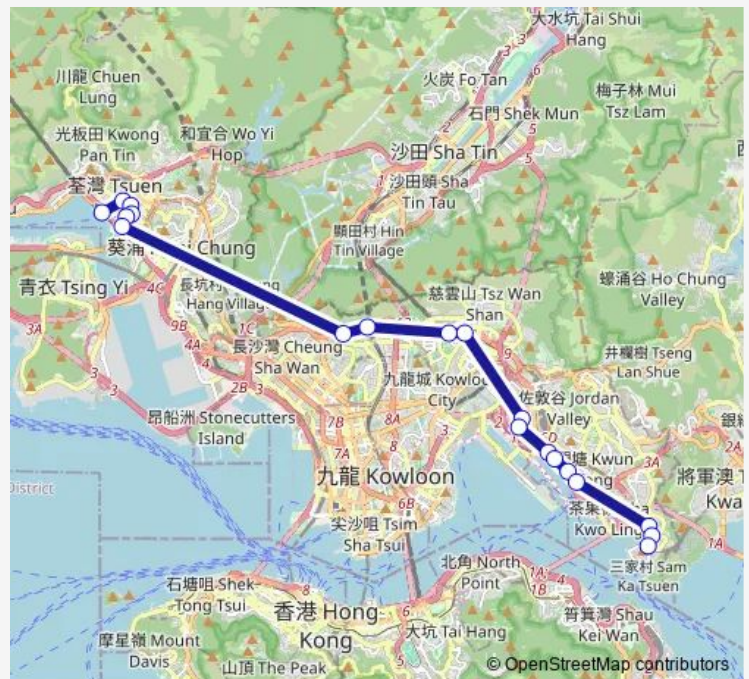

[Kmb] YAU Tong Estate

[Kmb] ST. Antonius Girls' College

[Ctb] LAM TIN Station, LEI YUE MUN Road|[Kmb+Ctb] LAM TIN Station/
Lam TIN Station, LEI YUE MUN Road|[Kmb] LAM TIN Station

[Ctb] Laguna Park, WAI FAT Road|[Kmb+Ctb] Laguna Park/
Laguna Park, WAI FAT Road|[Kmb] Laguna Park

[Ctb] Tsun YIP Street, WAI YIP Street|[Kmb] Tsun YIP Street, Kwun Tong

[Ctb] HOW Ming Street, WAI YIP Street|[Kmb] HOW Ming Street, Kwun Tong

[Ctb] Shun YIP Street, WAI YIP Street|[Kmb] Shun YIP Street, Kwun Tong

[Ctb] Megabox, Wang Chiu Road|[Kmb+Ctb] Sheung Yuet Road, Kowloon BAY/
Megabox, Wang Chiu Road|[Kmb] Sheung Yuet Road, Kowloon Bay

[Ctb] LAM WAH Street, Wang Chiu Road|[Kmb+Ctb] LAM WAH Street, Kowloon BAY/
Lam WAH Street, Wang Chiu Road|[Kmb] LAM WAH Street, Kowloon Bay

[Ctb] SHA TIN Pass Road, Lung Cheung Road|[Kmb] Wong TAI SIN BBI - Wong TAI SIN Temple

[Ctb] Morse Park Swimming Pool, Lung Cheung Road|[Kmb+Ctb] Morse Park Swimming Pool/
Morse Park Swimming Pool, Lung Cheung Road|[Kmb] Morse Park Swimming Pool

Route schedule

[Ctb] YAU Tong|[Kmb] YAU Tong BUS Terminus — [Ctb] Tsuen WAN West Station|[Kmb] Tsuen WAN West Station BUS Terminus

Monday	06:55-19:05
Tuesday	06:55-19:05
Wednesday	06:55-19:05
Thursday	06:55-19:05
Friday	06:55-19:05
Saturday	—
Sunday	—

Route info

Direction: [Ctb] YAU Tong|[Kmb] YAU Tong BUS Terminus

Stops: 19

Trip Duration: 1 hour 7 min

■ 33 — Tsuen WAN West Station - YAU Tong