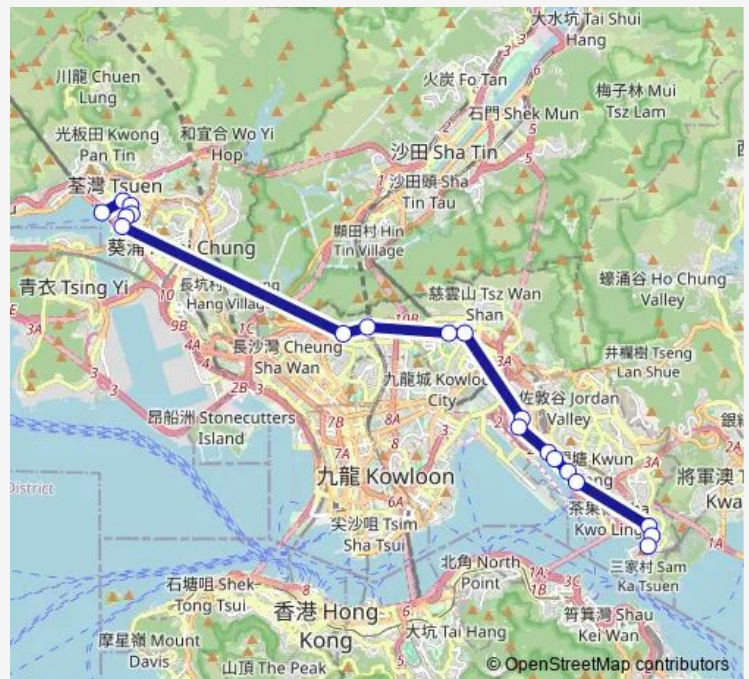

[Kmb] YAU Tong Estate

[Kmb] ST. Antonius Girls' College

[Ctb] LAM TIN Station, LEI YUE MUN Road[[Kmb+Ctb] LAM TIN Station/
Lam TIN Station, LEI YUE MUN Road[[Kmb] LAM TIN Station

[Ctb] Laguna Park, WAI FAT Road[[Kmb+Ctb] Laguna Park/
Laguna Park, WAI FAT Road[[Kmb] Laguna Park

[Ctb] Tsun YIP Street, WAI YIP Street[[Kmb] Tsun YIP Street, Kwun Tong

[Ctb] HOW Ming Street, WAI YIP Street[[Kmb] HOW Ming Street, Kwun Tong

[Ctb] Shun YIP Street, WAI YIP Street[[Kmb] Shun YIP Street, Kwun Tong

[Ctb] Megabox, Wang Chiu Road[[Kmb+Ctb] Sheung Yuet Road, Kowloon BAY/
Megabox, Wang Chiu Road[[Kmb] Sheung Yuet Road, Kowloon Bay

[Ctb] LAM WAH Street, Wang Chiu Road[[Kmb+Ctb] LAM WAH Street, Kowloon BAY/
Lam WAH Street, Wang Chiu Road[[Kmb] LAM WAH Street, Kowloon Bay

[Ctb] Shatin Pass Road, Lung Cheung Road[[Kmb] Wong TAI SIN BBI - Wong TAI SIN Temple

[Ctb] Morse Park Swimming Pool, Lung Cheung Road[[Kmb+Ctb] Morse Park Swimming Pool/
Morse Park Swimming Pool, Lung Cheung Road[[Kmb] Morse Park Swimming Pool

Route schedule

[Ctb] YAU Tong[[Kmb] YAU Tong BUS Terminus — [Ctb] Tsuen WAN West Station[[Kmb] Tsuen WAN West Station BUS Terminus

Monday	06:55-19:05
Tuesday	06:55-19:05
Wednesday	06:55-19:05
Thursday	06:55-19:05
Friday	06:55-19:05
Saturday	—
Sunday	—

Route info

Direction: [Ctb] YAU Tong[[Kmb] YAU Tong BUS Terminus

Stops: 19

Trip Duration: 1 hour 3 min

■ 33 — Tsuen WAN West Station - YAU Tong