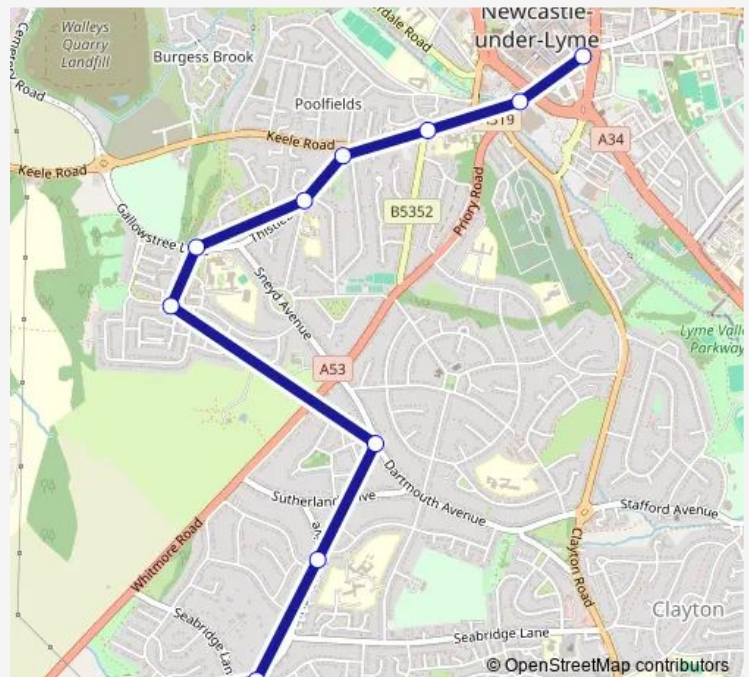

Saturday —

Sunday —

Route info

Direction: Castel Close

Stops: 11

Trip Duration: 0 hour 14 min

33 — Newcastle - Seabridge

Direction

Bus Station — Castel Close

13 stops

[Open route schedule](#)

Bus Station

Morrisons

Sneyd Arms

Pembroke Drive

Brookside Close