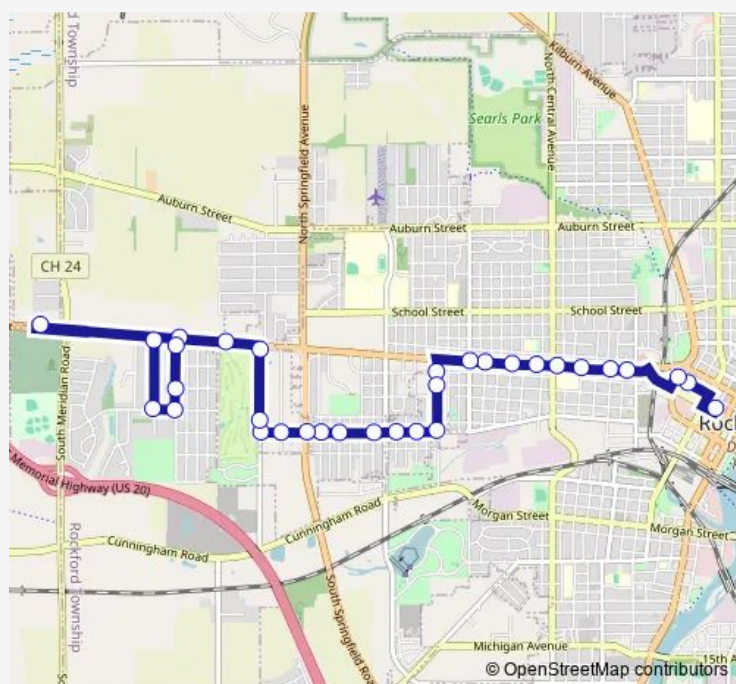

Preston Trenton-NEC-Outbound

Preston Springfield-NEC-Outbound

Preston Lincoln Park-NEC-Outbound

Route schedule

Downtown Transfer Center — Euclid Shell Station-E-Inbound

Monday	—
Tuesday	—
Wednesday	—
Thursday	—
Friday	—
Saturday	—
Sunday	18:15-23:15

Route info

Direction: Downtown Transfer Center

Stops: 32

Trip Duration: 0 hour 20 min

33 — West State Clifton Night

Preston Daisyfield-NEC-Outbound

Daisyfield 400 Block-E-Outbound

Daisyfield W State-SEC-Outbound

Euclid Shell Station-E-Inbound

Direction

Euclid Shell Station-E-Inbound — Downtown Transfer Center

46 stops

[Open route schedule](#)

Euclid Shell Station-E-Inbound

W State Memorial-SWC-Inbound

W State Daisyfield-SWC-Inbound

Friday

—

Saturday

—

Sunday

18:35-23:35

Route info

Direction: Euclid Shell Station-E-Inbound