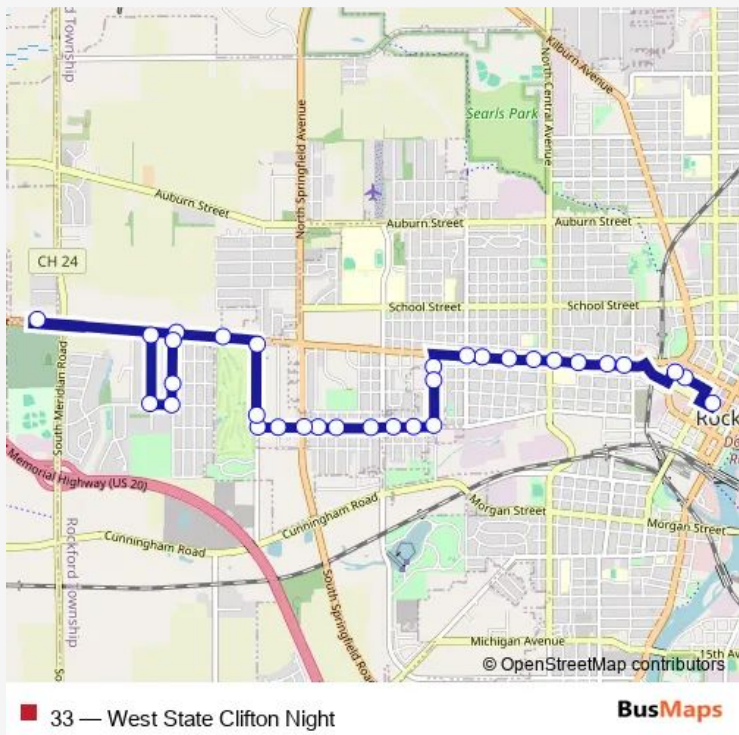

Bus 33 West State Clifton Night

[Go to website](#)

Direction
 Downtown Transfer Center — Euclid Shell Station-E-Inbound
 32 stops
[Open route schedule](#)

- Downtown Transfer Center
- Mulberry Horsman-NEC-Outbound
- Mulberry Kilburn-NEC-Outbound
- W State Lakin Terrace-NEC-Outbound
- W State Tay-N-Outbound
- W State Waldo-N-Outbound
- W State Central-NEC-Outbound
- W State Sunset-NEC-Outbound
- W State Royal-NEC-Outbound
- W State Foster-N-Outbound
- W State Johnston-NEC-Outbound
- Horace Elm-NWC-Outbound
- Horace Chestnut-W-Outbound
- Horace Preston-NWC-Outbound
- Preston Vista Terrace-NEC-Outbound
- Preston Waveland-NEC-Outbound
- Preston Lexington-NEC-Outbound
- Preston Cambridge-NEC-Outbound
- Preston Trenton-NEC-Outbound
- Preston Springfield-NEC-Outbound
- Preston Lincoln Park-NEC-Outbound

Route schedule
 Downtown Transfer Center — Euclid Shell Station-E-Inbound

Monday	—
Tuesday	—
Wednesday	—
Thursday	—
Friday	—
Saturday	—
Sunday	18:15-23:15

Route info
 Direction: Downtown Transfer Center
 Stops: 32
 Trip Duration: 0 hour 20 min

Westmoreland Claremont-NWC-Inbound

Claremont Euclid-SWC-Inbound

Euclid Woodale-SEC-Inbound

Euclid Shell Station-E-Inbound

Direction

Euclid Shell Station-E-Inbound — Downtown Transfer Center

46 stops

[Open route schedule](#)

Saturday —

Sunday 18:35-23:35

Route info

Direction: Euclid Shell Station-E-Inbound

Stops: 46

Trip Duration: 0 hour 35 min

Central Morgan-NWC-Inbound

Central Hulin-Nwc