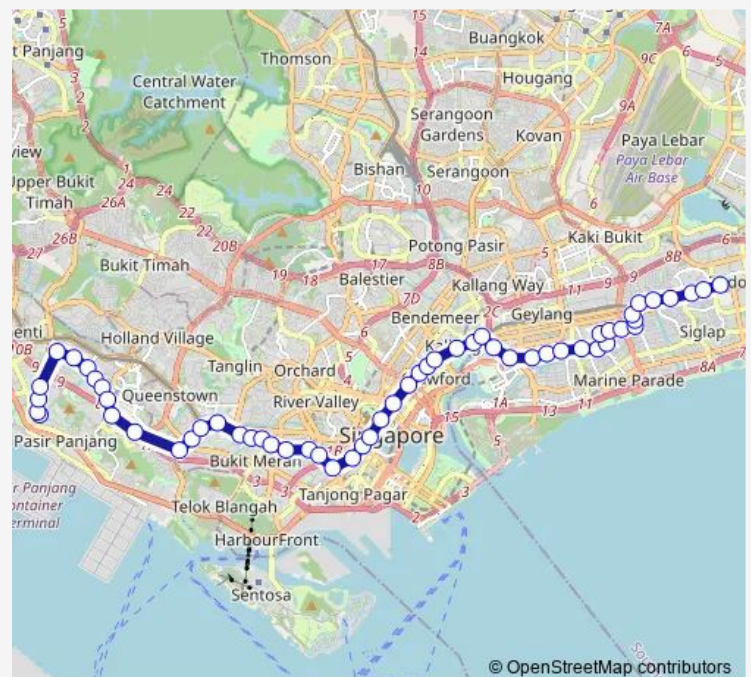

Thursday 06:00

Friday 06:00

Saturday 06:00

Sunday 06:00

Route info

Direction: Kent Ridge Ter

Stops: 56

Trip Duration: 1 hour 44 min