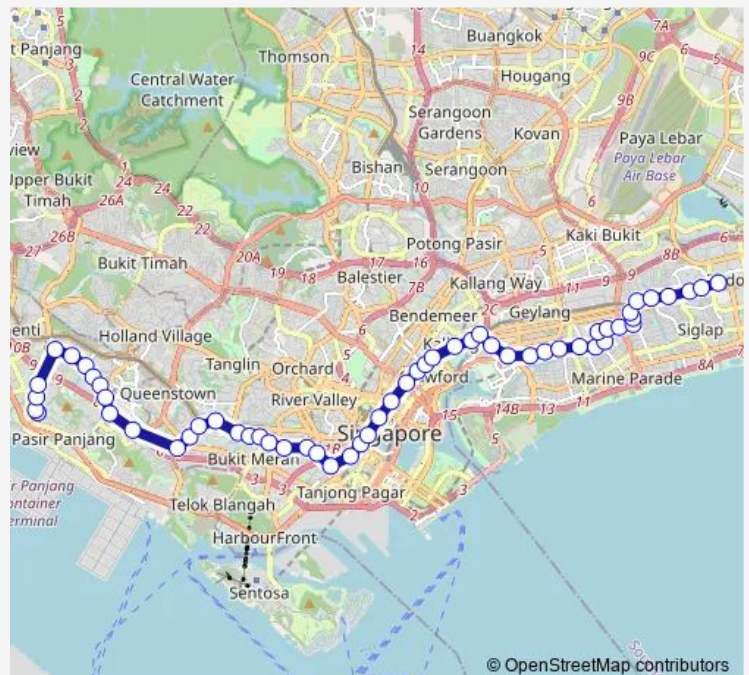

### Route schedule

Kent Ridge Ter — Bedok Int

Monday 06:00

Tuesday 06:00

Wednesday 06:00

Thursday 06:00

Friday 06:00

Saturday 06:00

### Route info

Direction: Kent Ridge Ter

Stops: 56

Trip Duration: 1 hour 44 min

Blk 1

BEF Outram Flyover

Outram Pk Stn

Chinatown Stn Exit C