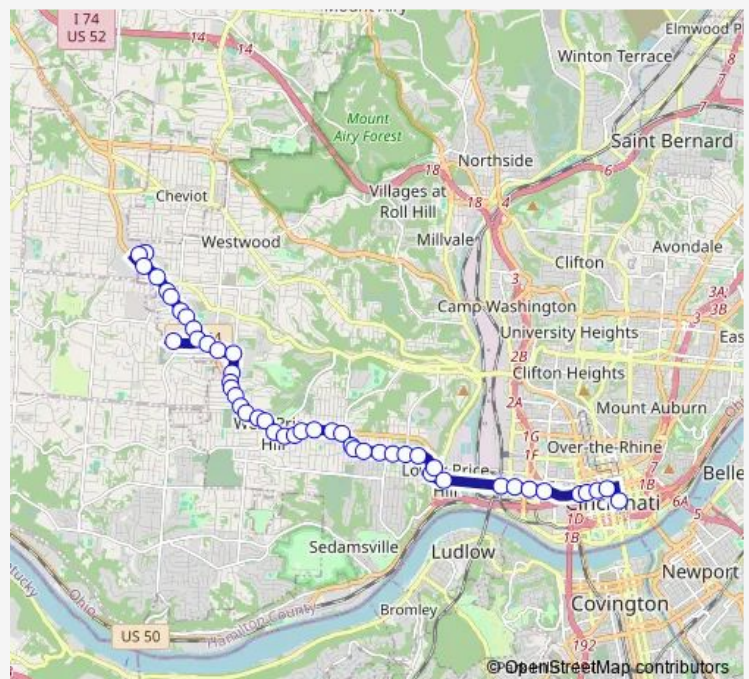

8TH ST & State Ave

Glenway AVE & Wilder Ave

Warsaw AVE & Peerless St

Warsaw AVE 2500

Warsaw AVE & Kingston Pl

Warsaw AVE & Grand Ave

Warsaw AVE & Purcell Ave

Warsaw AVE & Woodlawn Ave

Warsaw AVE & Mcpherson Ave

Route schedule

Government Square Area A — Parkcrest LN Layover

Monday	03:55-02:30 ⁺¹
Tuesday	03:10-02:30 ⁺¹
Wednesday	03:10-02:30 ⁺¹
Thursday	03:10-02:30 ⁺¹
Friday	03:10-02:30 ⁺¹
Saturday	03:10-02:40 ⁺¹
Sunday	04:30-02:40 ⁺¹

Route info

Direction: Government Square Area A

Stops: 56

Trip Duration: 0 hour 48 min

33 — Glenway Avenue

Warsaw AVE & Carson Ave

Glenway AVE & Quebec Rd

Glenway AVE & First Ave

Stops: 46

Trip Duration: 0 hour 46 min

Glenway AVE & Manss Ave

Warsaw AVE & Glenway Ave

Warsaw AVE & Carson Ave

Warsaw AVE & ST. Lawrence Ave

Warsaw AVE & Mcpherson Ave

Warsaw AVE & Woodlawn Ave