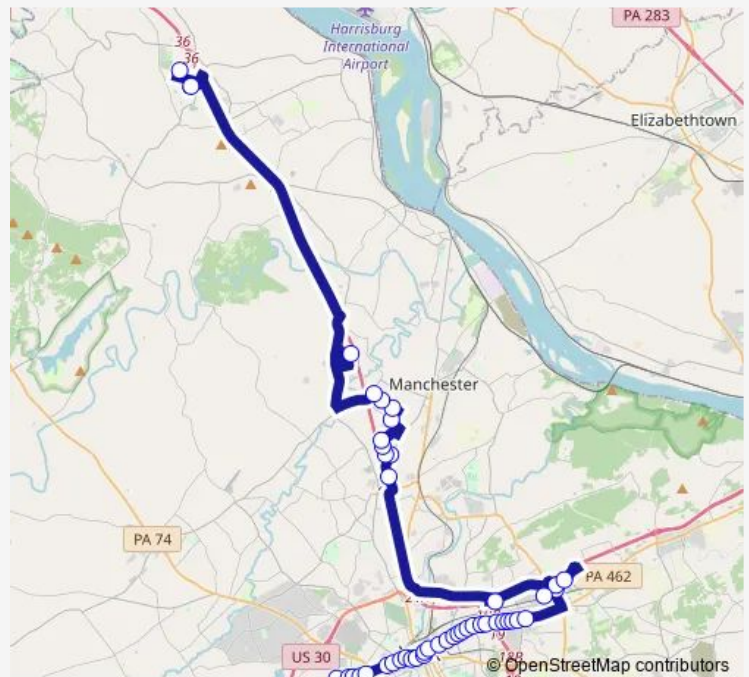

E. Philadelphia St.at Albemarle St.

E. Philadelphia St. at Tremont St.

E. Philadelphia St. at Sherman St.

E. Philadelphia St. at Franklin St.

E. Philadelphia St. at State St. ib.

E. Philadelphia St at Broad St ib.

E. Philadelphia St. at Pine St. ib.

E. Philadelphia St. at Queen St. ib.

E. Philadelphia St. at Duke St. ib.

W. Philadelphia St. at Beaver St.

York Transfer Center

Route schedule

Es3 — W. Market St. at Diamond St. ob.

Monday	15:06
Tuesday	15:06
Wednesday	15:06
Thursday	15:06
Friday	15:06
Saturday	15:05
Sunday	15:06

Route info

Direction: Es3

Stops: 26

Trip Duration: 0 hour 47 min

33 — Industrial Park Shuttle

W. Market St. at Highland Ave. ob.

W. Market St. at Adams St. ob.

W. Market St. at Seward St. ob.

W. Market St. at Clinton St. ob.

W. Market St. at Diamond St. ob.

Direction

Amazon (Lewisberry) — W. Market St. at Diamond St. ob.

33 stops

[Open route schedule](#)