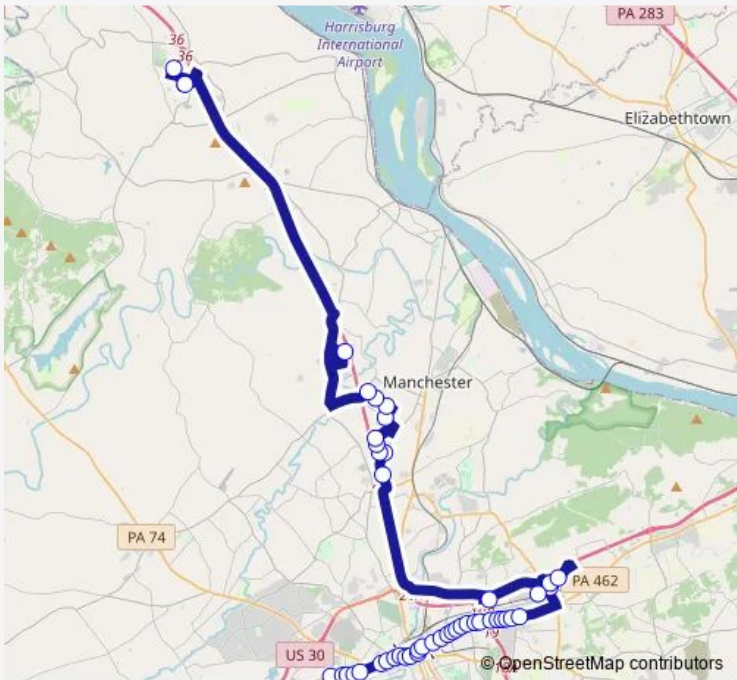

**Bus 33 Industrial Park Shuttle**

[Go to website](#)

**Direction**  
 Es3 — W. Market St. at Diamond St. ob.  
 26 stops  
[Open route schedule](#)

- Es3
- 3001 Espresso Way
- Willow Springs at Barlett ib.
- 50 Grumbacher Rd
- Grumbacher Rd at Winship Rd
- May Rd at Grumbacher Rd
- Board Rd at Rose Ct. ib.
- Board Rd at Church Rd ib.
- E. Philadelphia St. at Harrison St.
- E. Philadelphia St. at Eberts Ln.
- E. Philadelphia St.at Albemarle St.
- E. Philadelphia St. at Tremont St.
- E. Philadelphia St. at Sherman St.
- E. Philadelphia St. at Franklin St.
- E. Philadelphia St. at State St. ib.
- E. Philadelphia St at Broad St ib.
- E. Philadelphia St. at Pine St. ib.
- E. Philadelphia St. at Queen St. ib.
- E. Philadelphia St. at Duke St. ib.
- W. Philadelphia St. at Beaver St.
- York Transfer Center

Route schedule  
 Es3 — W. Market St. at Diamond St. ob.

Monday	15:06
Tuesday	15:06
Wednesday	15:06
Thursday	15:06
Friday	15:06
Saturday	15:05
Sunday	15:06

Route info  
 Direction: Es3  
 Stops: 26  
 Trip Duration: 0 hour 47 min

33 — Industrial Park Shuttle **BusMaps**

W. Market St. at Highland Ave. ob.

W. Market St. at Adams St. ob.

W. Market St. at Seward St. ob.

W. Market St. at Clinton St. ob.

W. Market St. at Diamond St. ob.

**Direction**

Amazon (Lewisberry) — W. Market St. at Diamond St. ob.

33 stops

[Open route schedule](#)

Amazon (Lewisberry)

Fedex (Lewisberry)

Es3

Candlewood Suites - York

York County Prison ob.