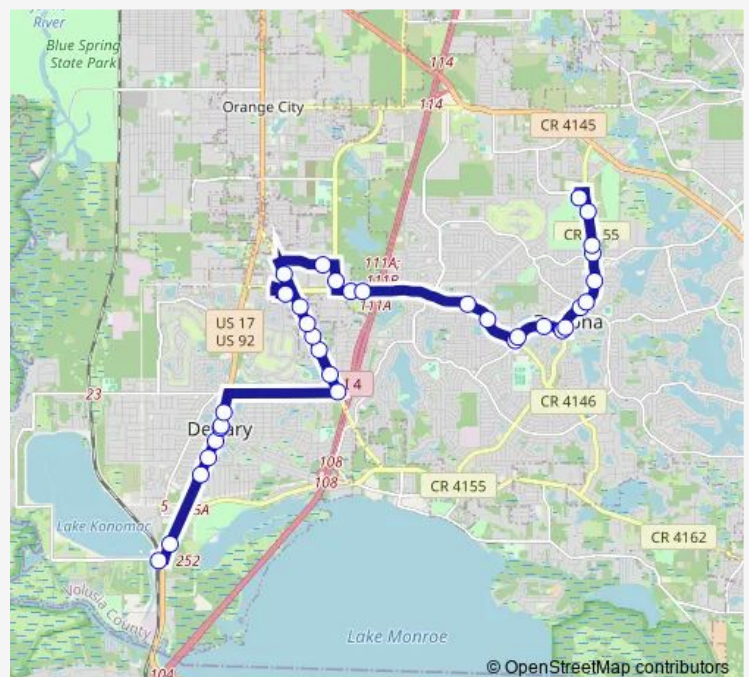

Enterprise & Health Care Ib

Orange City Town Center Ib

Market Place BUS Loading Zone

Target Orange City

Advent Health Fish Memorial

Med. Ctr. DR. & Vet. Mem. Pkwy Ob

1190 Saxon Ob

Park N Ride ST Eb

### Route schedule

Debary Sunrail Station — Deltona Library

Monday	05:25-19:25
Tuesday	05:25-19:25
Wednesday	05:25-19:25
Thursday	05:25-19:25
Friday	05:25-19:25
Saturday	06:40-18:15
Sunday	—

### Route info

Direction: Debary Sunrail Station

Stops: 34

Trip Duration: 0 hour 54 min

Alhambra ST. & Saxon Ob

Saxon Tivoli

Tivoli & Woodbine Ob

Tivoli & Poet CT. Ob

## Route info

Direction: Deltona Library

Stops: 25

Trip Duration: 0 hour 50 min

33 Bus time schedules and route maps are available in an offline PDF at [busmaps.com](https://busmaps.com). Use the [busmaps.com](https://busmaps.com) website to see live bus times, train schedule or subway schedule, and step-by-step directions for all public transit in Sanford