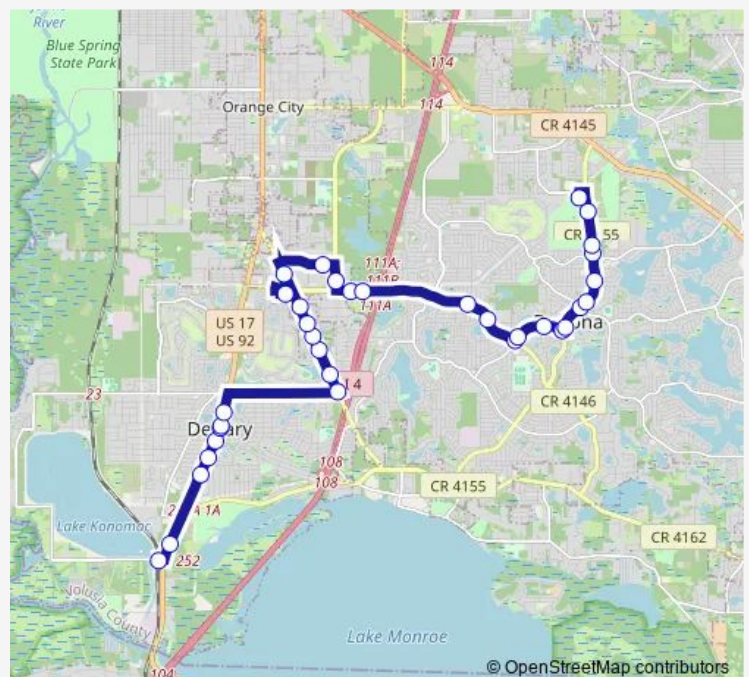

### Route schedule

Debary Sunrail Station — Deltona Library

Monday	05:25-19:25
Tuesday	05:25-19:25
Wednesday	05:25-19:25
Thursday	05:25-19:25
Friday	05:25-19:25
Saturday	06:40-18:15
Sunday	—

### Route info

Direction: Debary Sunrail Station

Stops: 34

Trip Duration: 0 hour 54 min

Alhambra ST. & Saxon Ob

Saxon Tivoli

Tivoli & Woodbine Ob

Tivoli & Poet CT. Ob

## Route schedule

Deltona Library — Debary Sunrail Station

Monday 04:22-18:22

Tuesday 04:22-18:22

Wednesday 04:22-18:22

Thursday 04:22-18:22

Friday 04:22-18:22

Saturday 06:10-17:45

## Route info

Direction: Deltona Library

Stops: 25

Trip Duration: 0 hour 50 min

33 Bus time schedules and route maps are available in an offline PDF at [busmaps.com](https://busmaps.com). Use the [busmaps.com](https://busmaps.com) website to see live bus times, train schedule or subway schedule, and step-by-step directions for all public transit in Sanford