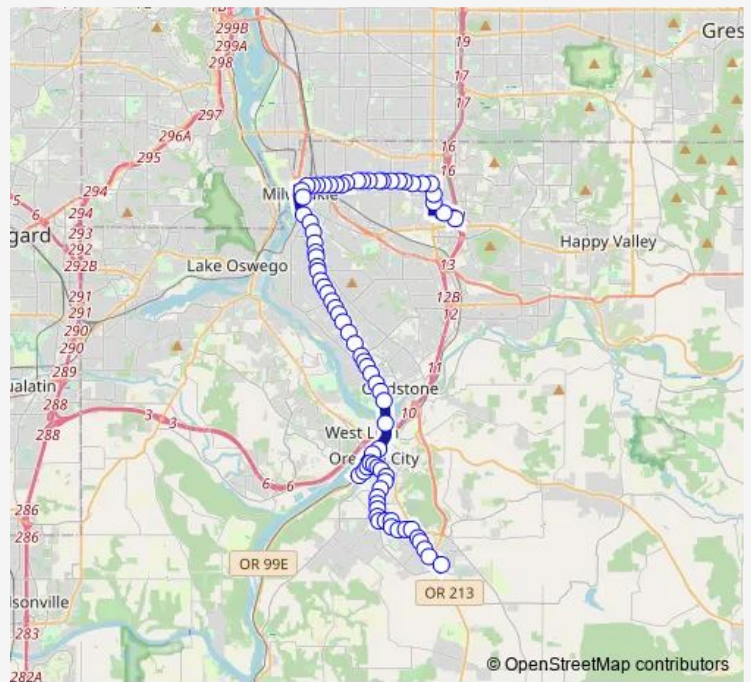

5th & Jefferson

5th & Washington (Oregon City)

5th & High St

### Route schedule

Clackamas Community College — Clackamas Town Center Transit Center

Monday	05:17-23:56
Tuesday	05:17-23:56
Wednesday	05:17-23:56
Thursday	05:17-23:56
Friday	05:17-23:56
Saturday	05:30-23:53
Sunday	05:30-23:53

### Route info

Direction: Clackamas Community College

Stops: 77

Trip Duration: 1 hour 5 min

33 — Mcloughlin/King Rd

High St & 2nd

S High & 1st St

S 2nd & Tumwater

## Route info

Direction: Clackamas Town Center Transit Center

Stops: 78

Trip Duration: 0 hour 56 min

SE 21st & Washington

SE Mcloughlin & River Rd

SE Mcloughlin & Lakewood

SE Mcloughlin & Park Ave