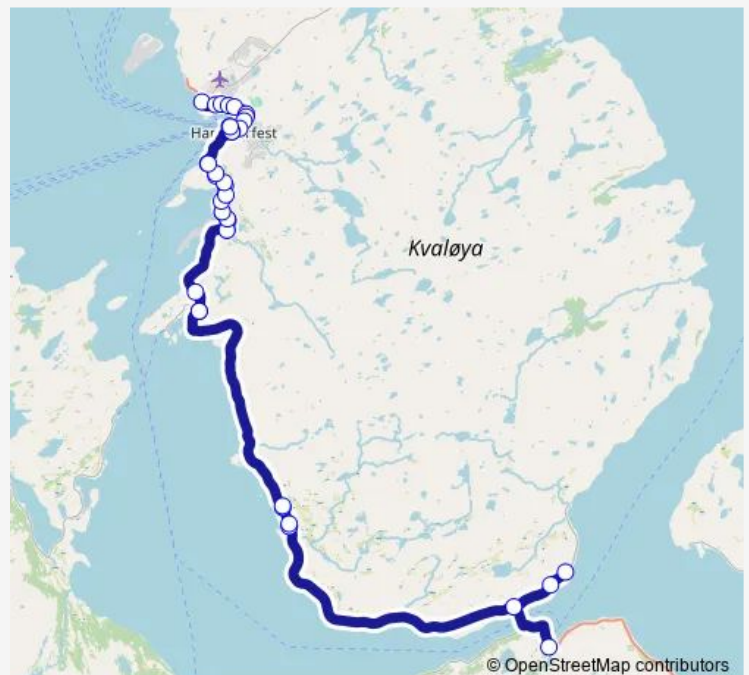

Bekkeli

Strømsnes

Brua Rypefjord

Route schedule

Hammerfest bussterminal — Nye Hammerfest sykehus

Monday 06:10

Tuesday 06:10

Wednesday 06:10

Thursday 06:10

Friday 06:10

Saturday —

Sunday —

Route info

Direction: Hammerfest bussterminal

Stops: 37

Trip Duration: 1 hour 40 min

■ 33 — Hammerfest - Kvalsund

Indrefjord

Rypefjord

Stornes Rypefjord

Rypefjord nord

Kubakken

Jansvannet

Storsvingen