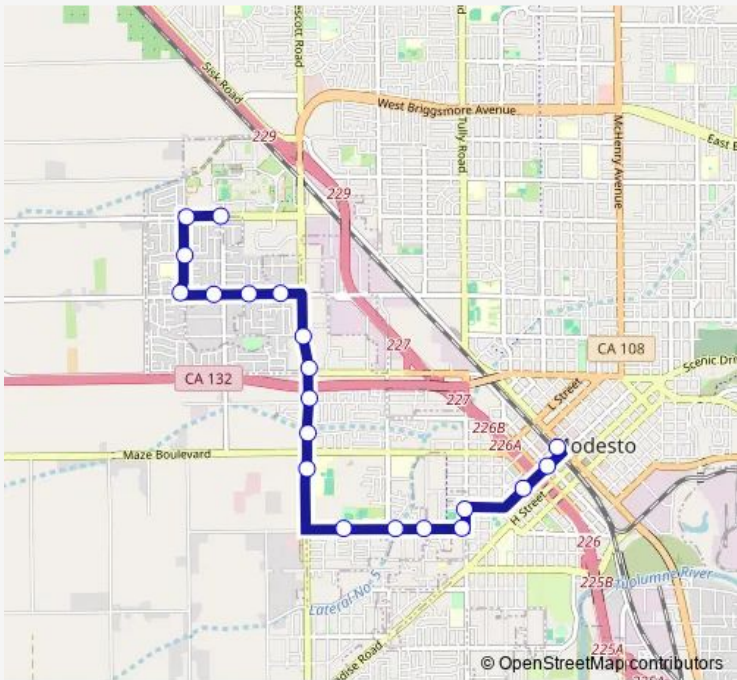

Bus 33 Route 33

[Go to website](#)

Direction
 Modesto Transit Center — Blue Gum Ave & Rosemore Ave
 20 stops
[Open route schedule](#)

- Modesto Transit Center
- I St & 7th St
- I st & 4th St
- Martin Luther King Dr & Vine St
- California Ave & Martin Luther King Dr
- California Ave & Spencer Ave
- California Ave at Seybold Ave
- California Ave & Champagne Ct
- Central Catholic HS - Carpenter & Maze
- Carpenter Rd & Hillview Dr
- Carpenter Rd & Elm Ave
- Carpenter Rd & Kansas Ave
- Carpenter Rd & Torrid Ave
- Woodland Ave & Watts Ave
- Woodland Ave & Emigrant Way
- Woodland Ave at Dan West Ct
- Poust Rd & Woodland Ave
- Poust Rd & Chapparral Pl
- Blue Gum Ave & Poust Rd
- Blue Gum Ave & Rosemore Ave

Route schedule
 Modesto Transit Center — Blue Gum Ave & Rosemore Ave

Monday	06:15-21:45
Tuesday	06:15-21:45
Wednesday	06:15-21:45
Thursday	06:15-21:45
Friday	06:15-21:45
Saturday	07:45-21:15
Sunday	08:15-17:15

Route info
 Direction: Modesto Transit Center
 Stops: 20
 Trip Duration: 0 hour 15 min

Direction

Blue Gum Ave & Rosemore Ave — Modesto Transit Center

18 stops

[Open route schedule](#)

Blue Gum Ave & Rosemore Ave

California Ave & Panama Dr

California Ave & Panama Dr

California Ave & Spencer Ave

California Ave & Martin Luther King Dr

Martin Luther King Dr & Vine St

I St & 2nd St

I St & 4th St

7th St & K St