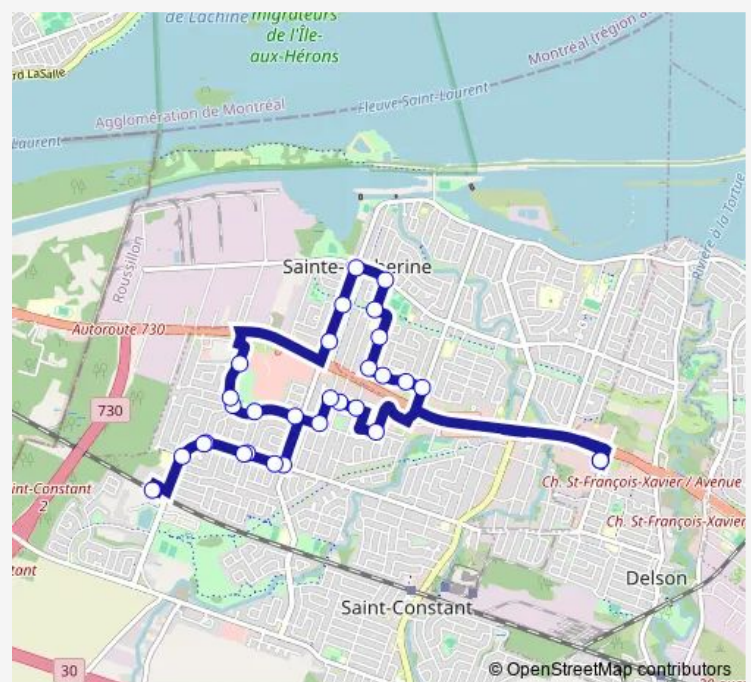

Centrale / Saint-Jean

### Route schedule

Terminus Georges-Gagné - Quai taxi — Terminus Georges-Gagné - Quai taxi

Monday 15:56-19:22

Tuesday 15:56-19:22

Wednesday 15:56-19:22

Thursday 15:56-19:22

Friday 15:56-19:22

Saturday —

### Route info

Direction: Terminus Georges-Gagné - Quai taxi

Stops: 30

Trip Duration: 0 hour 34 min

■ 33 — Central - Maçon - Gare Sainte-Catherine

Centrale / Saint-Laurent

Saint-Laurent / Bédard

Bédard / Saint-Jean

## Route info

Direction: Terminus Georges-Gagné - Quai taxi

Stops: 30

Trip Duration: 0 hour 33 min

de Lausanne / Proulx

Proulx / Leduc

Leduc / Levasseur

Leduc / Laplante