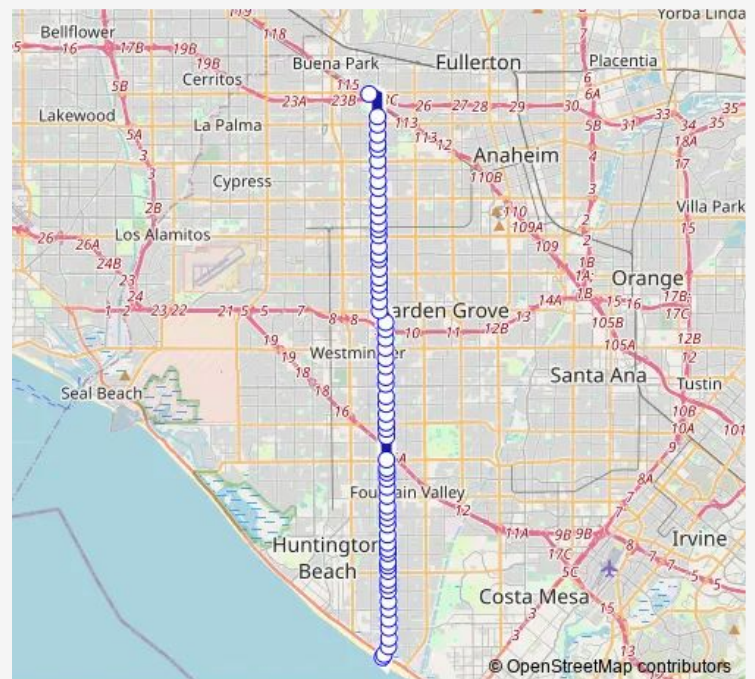

Magnolia-Nile River

### Route schedule

Magnolia-Pacific Coast — Fullerton Park AND Ride Dock 10

Monday 05:38-20:42

Tuesday 05:38-20:42

Wednesday 05:38-20:42

Thursday 05:38-20:42

Friday 05:38-20:42

Saturday 08:30-18:31

### Route info

Direction: Magnolia-Pacific Coast

Stops: 67

Trip Duration: 1 hour 2 min

33 — Fullerton - Huntington Beach

Magnolia-Helm

Magnolia-Talbert

Magnolia-Windsor