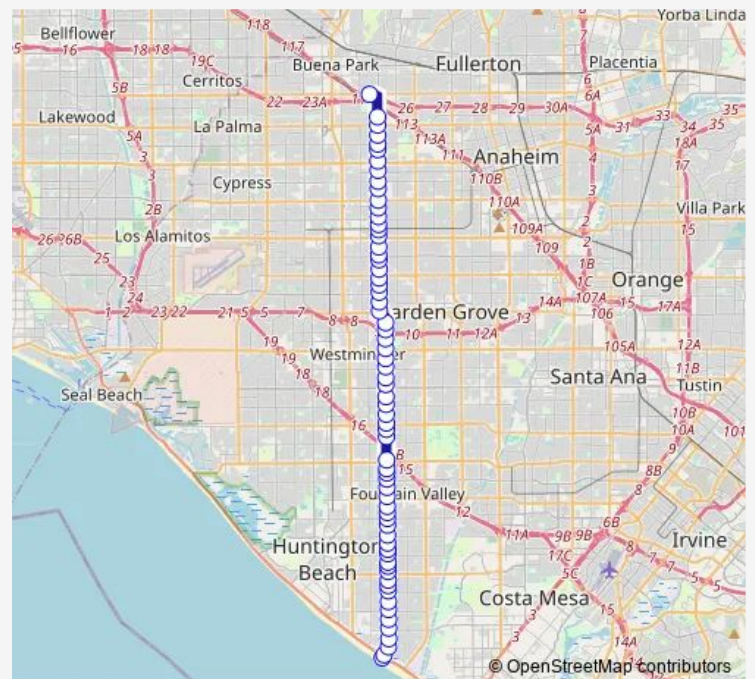

Magnolia-Nile River

### Route schedule

Magnolia-Pacific Coast — Fullerton Park AND Ride Dock 9

Monday 05:38-20:42

Tuesday 05:38-20:42

Wednesday 05:38-20:42

Thursday 05:38-20:42

Friday 05:38-20:42

Saturday 08:30-18:31

### Route info

Direction: Magnolia-Pacific Coast

Stops: 67

Trip Duration: 1 hour 8 min

33 — Fullerton - Huntington Beach

Magnolia-Helm

Magnolia-Talbert

Magnolia-Windsor