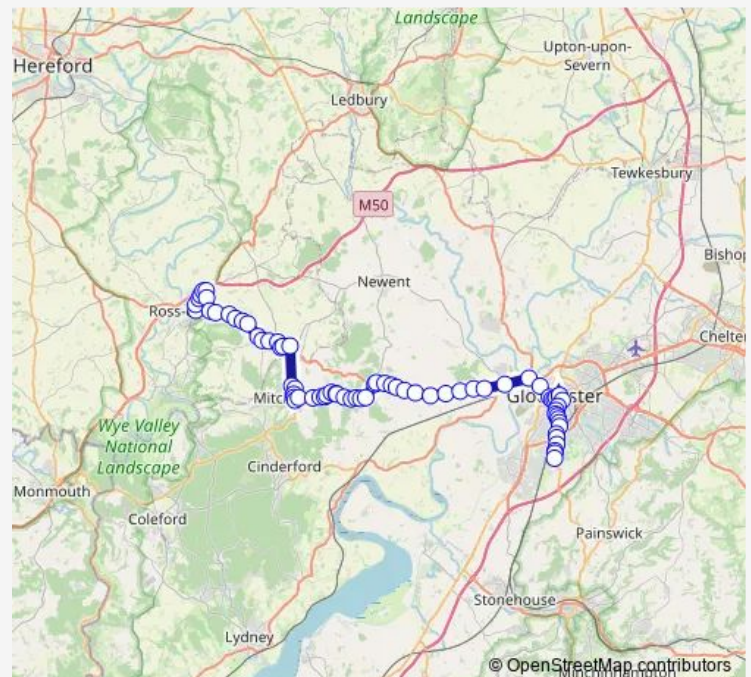

Thursday 07:00-20:45

Friday 07:00-20:45

Saturday 07:28-20:45

Sunday 09:32-19:45

Route info

Direction: Cantilupe Road

Stops: 73

Trip Duration: 1 hour 40 min