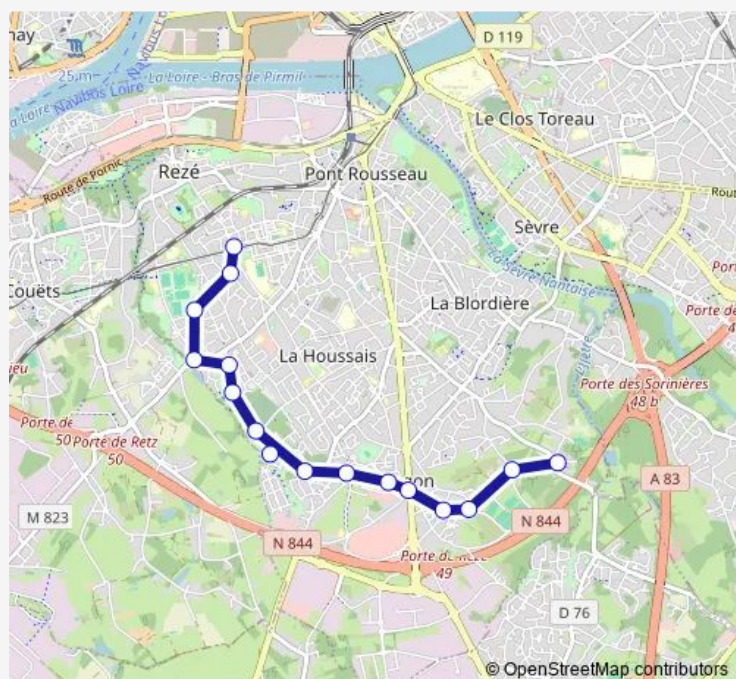

### Route schedule

Robinière — Espace Diderot

Monday 06:30-19:45

Tuesday 06:30-19:45

Wednesday 06:30-19:45

Thursday 06:30-19:45

Friday 06:30-19:45

Saturday 06:31-19:31

### Route info

Direction: Robinière

Stops: 15

Trip Duration: 0 hour 10 min

33 — Robinière / L'Aufrère - Espace Diderot