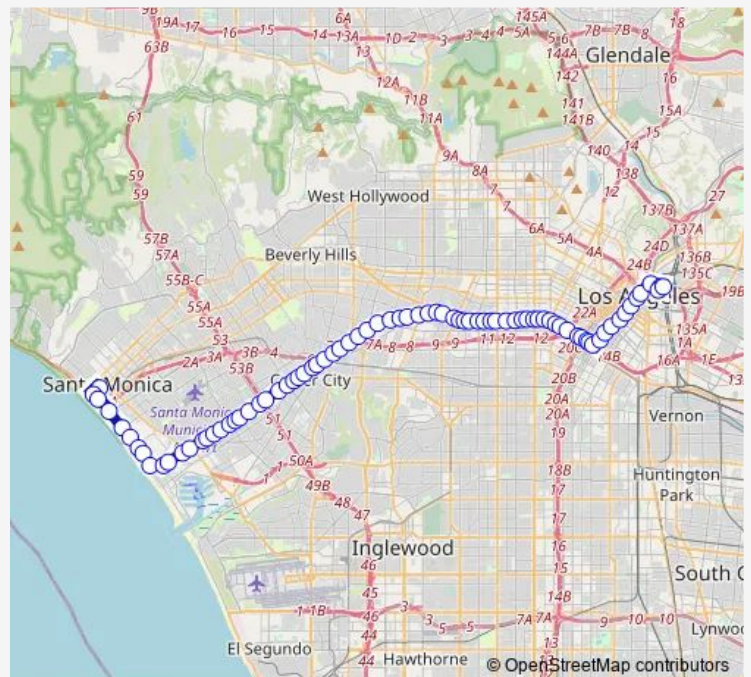

Venice / Vermont

Venice / Catalina

Venice / Loyola High

Route schedule

Maple Lot — Main / Sunset

Monday 05:47-18:51

Tuesday 05:47-18:51

Wednesday 05:47-18:51

Thursday 05:47-18:51

Friday 05:47-18:51

Saturday 06:02-17:19

Sunday 05:46-17:19

Route info

Direction: Maple Lot

Stops: 73

Trip Duration: 1 hour 36 min

■ 33 — Metro Local Line

Venice / Normandie

Venice / Harvard

Venice / Western

Venice / Saint Andrews

Venice / Wilton

Venice / Arlington

Venice / 4th

Venice / 6th

Venice / 12th

Venice / Crenshaw

Venice / La Fayette

Venice / San Vicente

Venice / Rimpau

Venice / La Brea

Venice / Redondo