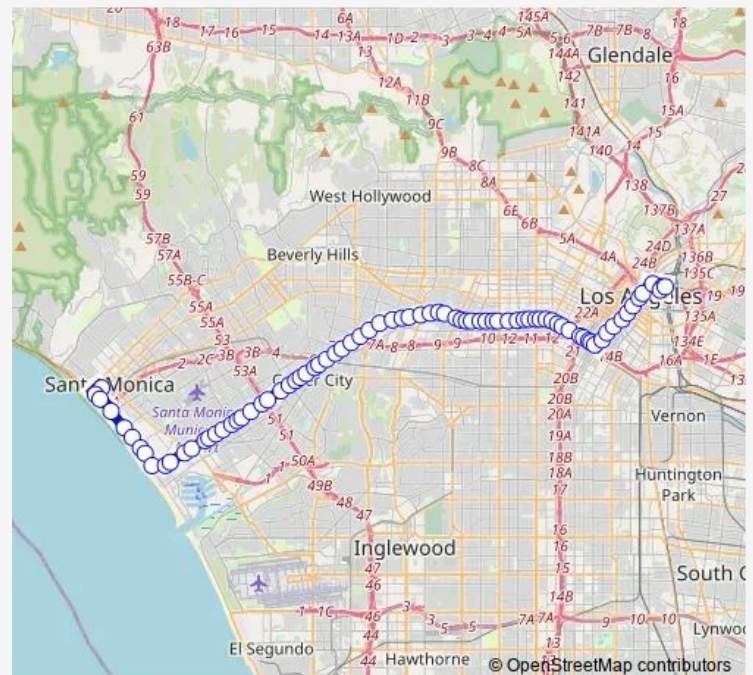

Venice / Oak

Venice / Union

Venice / Burlington

Venice / Hoover

Venice / Magnolia

Venice / Westmoreland

Venice / Vermont

Venice / Catalina

### Route schedule

Maple Lot — Main / Sunset

Monday 05:47-18:51

Tuesday 05:47-18:51

Wednesday 05:47-18:51

Thursday 05:47-18:51

Friday 05:47-18:51

Saturday 06:02-17:19

### Route info

Direction: Maple Lot

Stops: 73

Trip Duration: 1 hour 37 min

■ 33 — Metro Local Line

Venice / Normandie

Venice / Harvard

Venice / Western